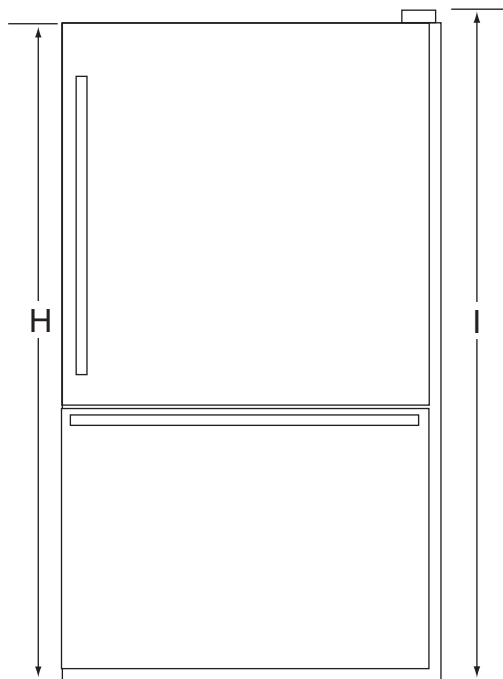

Amana®

BOTTOM-FREEZER REFRIGERATOR

25 Cu. Ft. Models
w/pull-out drawer

Dimensions

■	Inches □	Centimeters
A □	35 5/8 □	90.5
B ¹ □	34 □	86.4
C ² □	31 3/4 □	80.6
D □	29 □	73.7
E ³ □	66 1/4 □	168.3
F ⁴ □	52 3/4 □	134.0
G ⁵ □	37 7/8 □	97.2
H ⁶ □	68 5/8 □	174.3
I ⁷ □	69 7/8 □	177.5

Notes:

1. □ Depth including door handle.
2. □ Depth excluding door handle.
3. □ Depth with refrigerator door open 90°.
4. □ Depth with freezer drawer fully extended.
5. □ Width with refrigerator door open 90°. □ including door handle.
6. □ Height excluding door hinge.
7. □ Height including door hinge.