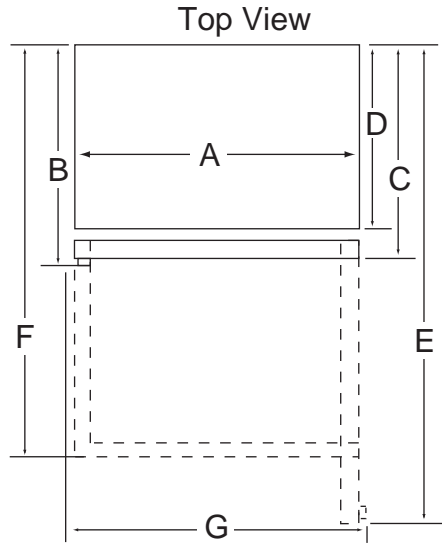

Amana®

BOTTOM-FREEZER REFRIGERATOR

25 Cu. Ft. Models
w/pull-out drawer

Dimensions

■	Inches □	Centimeters
A □	35 5/8 □	90.5
B ¹ □	34 □	86.4
C ² □	31 3/4 □	80.6
D □	29 □	73.7
E ³ □	66 1/4 □	168.3
F ⁴ □	52 3/4 □	134.0
G ⁵ □	37 7/8 □	97.2
H ⁶ □	68 5/8 □	174.3
I ⁷ □	69 7/8 □	177.5

Notes:

1. □ Depth including door handle.
2. □ Depth excluding door handle.
3. □ Depth with refrigerator door open 90°.
4. □ Depth with freezer drawer fully extended.
5. □ Width with refrigerator door open 90°. □ including door handle.
6. □ Height excluding door hinge.
7. □ Height including door hinge.