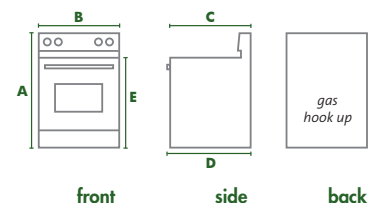

Bold green type indicates a step-up feature

DIMENSIONS

MODEL	Overall height (A)	Overall width (B)	Depth including handle (C)	Depth excluding handle (D)	Height to cooktop (E)	Depth with door open 90°	Cutout height	Cutout width	Cutout depth
AGR3311WD	42 ⁹ / ₁₆ "	29 ⁷ / ₈ "	26 ³ / ₄ "	24 ¹ / ₄ "	36"	42 ¹ / ₈ "	36"	30 ¹ / ₈ "	24"
AGR3530AA	42"	29 ⁷ / ₈ "	26 ³ / ₈ "	24 ³ / ₄ "	36"	42 ¹ / ₈ "	36"	30"	24"
AGR4433XD	46 ¹ / ₄ "	29 ⁷ / ₈ "	26 ³ / ₄ "	24 ¹ / ₄ "	36"	42 ¹ / ₈ "	36"	30 ¹ / ₈ "	24"
AGR5630BD	46 ⁷ / ₈ "	29 ⁷ / ₈ "	27 ⁷ / ₈ "	25 ⁷ / ₁₆ "	36"	46 ¹¹ / ₁₆ "	36"	30"	24"
AGR5844VD	46 ⁷ / ₈ "	29 ⁷ / ₈ "	27 ¹¹ / ₁₆ "	25"	36"	46"	36"	30 ¹ / ₈ "	24"
AGG200AA	42"	19 ⁷ / ₈ "	26"	24 ⁵ / ₈ "	36"	42 ¹ / ₈ "	36"	20"	24"
AGG222VD	42 ⁹ / ₁₆ "	19 ³ / ₄ "	26 ¹ / ₄ "	24 ¹ / ₂ "	36"	42 ¹ / ₈ "	36"	20 ¹ / ₈ "	24"