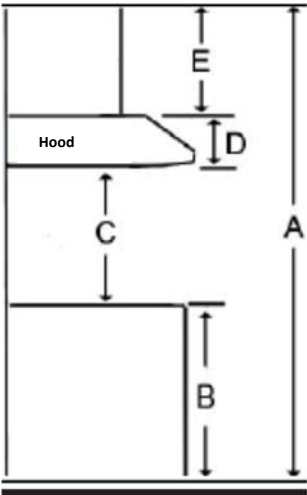

Model	AVC-276PS
Features	
Control	Electronic push buttons
Lighting	2 bulbs, 2W LED (bulbs included)
Blower type	600 CFM, 3-speed
Blower performance	Speed 1, 298 CFM
	Speed 2, 457 CFM
	Speed 3, 600 CFM
Filter type	2 aluminium micro hole filters (included)
Duct transition	6" Round (Top)
Ducting	Ducted
Exterior Appearance	
Stainless steel grade	304
Electrical Requirements	
Electrical requirements	120V / 60Hz / 2.7 Amps
Dimensions	
Dimensions	27 1/2" (W) x 10 1/4" (D) x 12 3/8" (H)
Warranty	
1-year Warranty	Parts and labour, in-home service

Dimensions

Installation

A	Floor to ceiling height	variable
B	Floor to counter top height (standard)	36"
C	Recommended height between cooking surface and bottom of the hood	28" to 30"
D	Hood height	12 3/8"
E	Cabinet height	N-A