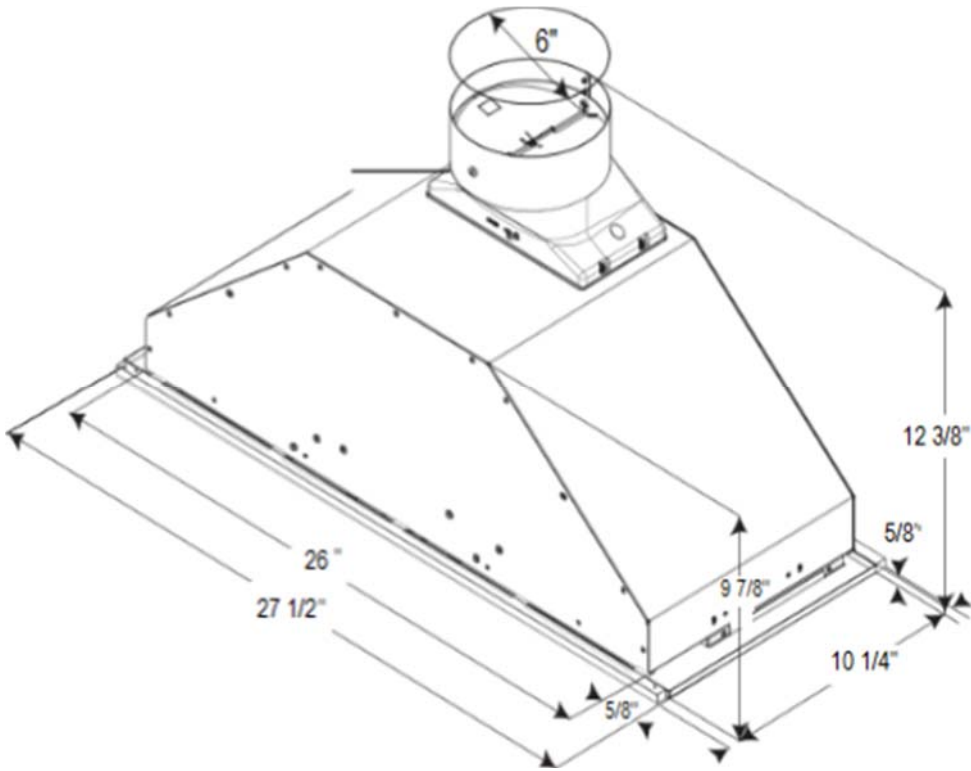

Model	AVC-276PS
Features	
Control	Electronic push buttons
Lighting	2 bulbs, 2W LED (bulbs included)
Blower type	600 CFM, 3-speed
Blower performance	Speed 1, 298 CFM
	Speed 2, 457 CFM
	Speed 3, 600 CFM
Filter type	2 aluminium micro hole filters (included)
Duct transition	6" Round (Top)
Ducting	Ducted
Exterior Appearance	
Stainless steel grade	304
Electrical Requirements	
Electrical requirements	120V / 60Hz / 2.7 Amps
Dimensions	
Dimensions	27 1/2" (W) x 10 1/4" (D) x 12 3/8" (H)
Warranty	
1-year Warranty	Parts and labour, in-home service

Dimensions

Installation

A	Floor to ceiling height	variable
B	Floor to counter top height (standard)	36"
C	Recommended height between cooking surface and bottom of the hood	28" to 30"
D	Hood height	12 3/8"
E	Cabinet height	N-A