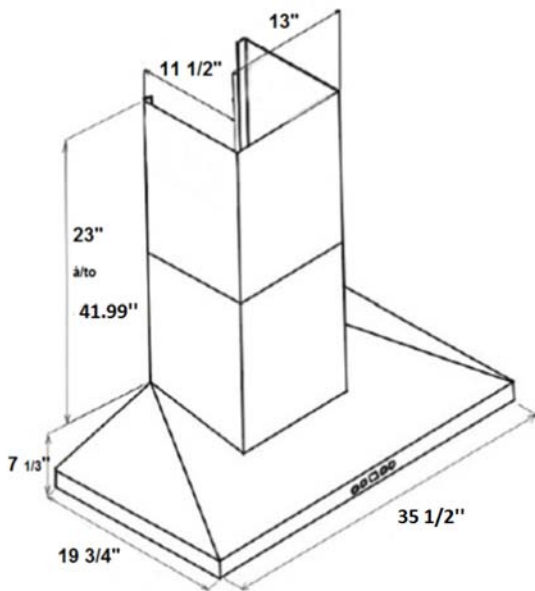

AVN-368CS

36" Wall mount hood - professional design - MSRP: \$859.00

Model	AVN-368CS
Features	
Control	Soft touch with LED display
Lighting	2 bulbs, 3W LED (bulbs included)
Blower type	860 CFM, 6-Speed
Blower performance	Speed 1, 0.7 sones Speed 6, 6.5 sones
Filter type	2 Stainless steel baffle filters (included)
Duct transition	6" Round (Top)
Ducting	Ducted
Exterior Appearance	
Stainless steel grade	201
Electrical Requirements	
Electrical requirements	120V / 60Hz / 2.7 Amps
Dimensions	
Dimensions	35 1/2" (W) x 19 3/4" (D) x 7 1/2" (H)
Warranty	
1-year Warranty	Parts and labour, in-home service

Dimensions

Installation

A	Floor to ceiling height	variable
B	Floor to counter top height (standard)	36"
C	Recommended height between cooking surface and bottom of the hood	28" to 30"
D	Hood height	7 1/3"
E	Chimney height	19" to 41.99"