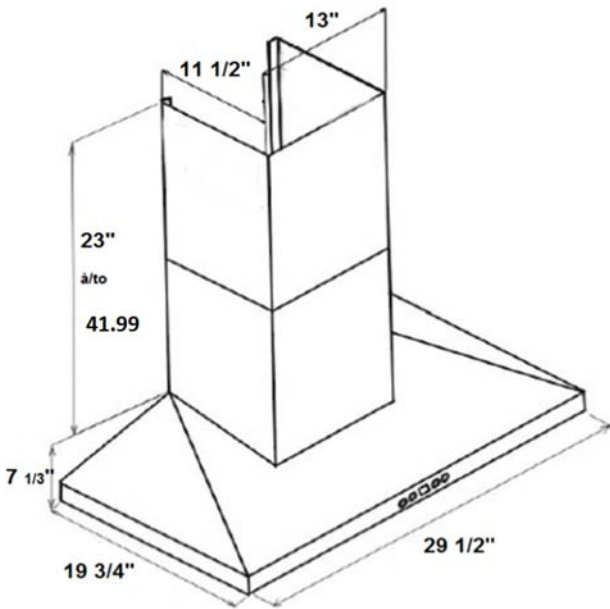

AVN-368CS

36" Wall mount hood - professional design - MSRP: \$859.00

Model	AVN-368CS
Features	
Control	Soft touch with LED display
Lighting	2 bulbs, 3W LED (bulbs included)
Blower type	860 CFM, 6-Speed
Blower performance	Speed 1, 0.7 sones Speed 6, 6.5 sones
Filter type	2 Stainless steel baffle filters (included)
Duct transition	6" Round (Top)
Ducting	Ducted
Exterior Appearance	
Stainless steel grade	201
Electrical Requirements	
Electrical requirements	120V / 60Hz / 2.7 Amps
Dimensions	
Dimensions	35 1/2" (W) x 19 3/4" (D) x 7 1/2" (H)
Warranty	
1-year Warranty	Parts and labour, in-home service

Dimensions

Installation

A	Floor to ceiling height	variable
B	Floor to counter top height (standard)	36"
C	Recommended height between cooking surface and bottom of the hood	28" to 30"
D	Hood height	7 1/3"
E	Chimney height	19" to 41.99"