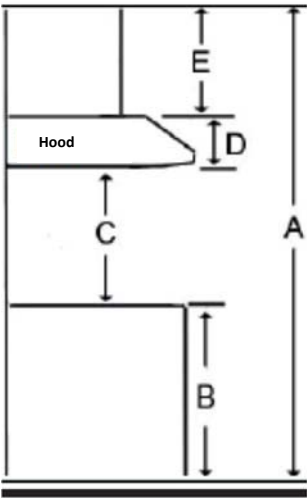

AVN-368CS

36" Wall mount hood - professional design - MSRP: \$859.00

Model	AVN-368CS
Features	
Control	Soft touch with LED display
Lighting	2 bulbs, 3W LED (bulbs included)
Blower type	860 CFM, 6-Speed
Blower performance	Speed 1, 0.7 sones Speed 6, 6.5 sones
Filter type	2 Stainless steel baffle filters (included)
Duct transition	6" Round (Top)
Ducting	Ducted
Exterior Appearance	
Stainless steel grade	201
Electrical Requirements	
Electrical requirements	120V / 60Hz / 2.7 Amps
Dimensions	
Dimensions	35 1/2" (W) x 19 3/4" (D) x 7 1/2" (H)
Warranty	
1-year Warranty	Parts and labour, in-home service

Dimensions

Installation

A	Floor to ceiling height	variable
B	Floor to counter top height (standard)	36"
C	Recommended height between cooking surface and bottom of the hood	28" to 30"
D	Hood height	7 1/3"
E	Chimney height	19" to 41.99"

Duct transition

Top 6" round

The information contained herein is based on sources that we believe to be reliable, but is not guaranteed by us, may be incomplete and/or may change without notice.