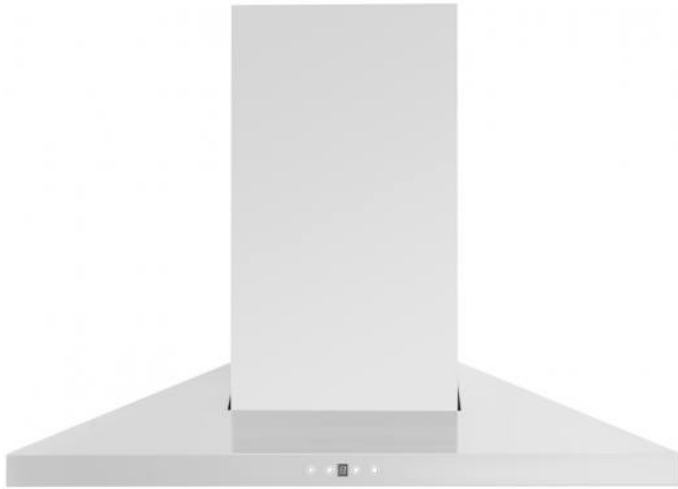

AVN-368CS

36" Wall mount hood - professional design - MSRP: \$859.00

Model	AVN-368CS
Features	
Control	Soft touch with LED display
Lighting	2 bulbs, 3W LED (bulbs included)
Blower type	860 CFM, 6-Speed
Blower performance	Speed 1, 0.7 sones Speed 6, 6.5 sones
Filter type	2 Stainless steel baffle filters (included)
Duct transition	6" Round (Top)
Ducting	Ducted
Exterior Appearance	
Stainless steel grade	201
Electrical Requirements	
Electrical requirements	120V / 60Hz / 2.7 Amps
Dimensions	
Dimensions	35 1/2" (W) x 19 3/4" (D) x 7 1/2" (H)
Warranty	
1-year Warranty	Parts and labour, in-home service

Dimensions

Installation

A	Floor to ceiling height	variable
B	Floor to counter top height (standard)	36"
C	Recommended height between cooking surface and bottom of the hood	28" to 30"
D	Hood height	7 1/3"
E	Chimney height	19" to 41.99"