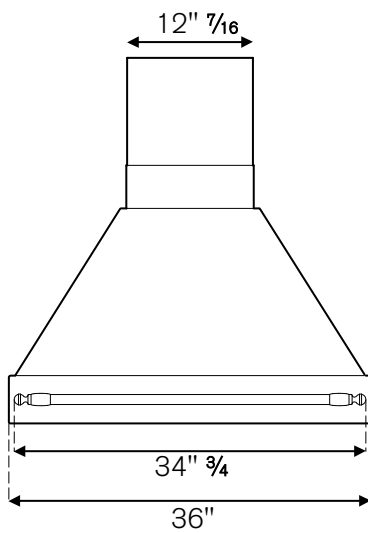

INSTALLATION INSTRUCTIONS

K36 HER X/14, KC36 HER NE

Bertazzoni recommends to operate the appliance after it has been properly installed. Please refer to the installation manual for further details.

Disclaimer: while every effort has been made to insure the accuracy of the information contained in this brochure, Fratelli Bertazzoni reserves the right to change any part of the information at any time without notice.

Fratelli Bertazzoni, Bertazzoni and the winged wheel brand icon are registered trademarks of Bertazzoni Spa.