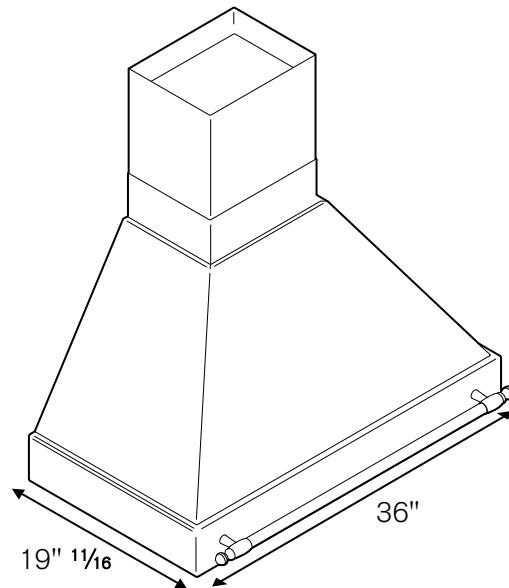

INSTALLATION INSTRUCTIONS

K36 HER X/14, KC36 HER NE

Bertazzoni recommends to operate the appliance after it has been properly installed. Please refer to the installation manual for further details.

Disclaimer: while every effort has been made to insure the accuracy of the information contained in this brochure, Fratelli Bertazzoni reserves the right to change any part of the information at any time without notice.

Fratelli Bertazzoni, Bertazzoni and the winged wheel brand icon are registered trademarks of Bertazzoni Spa.