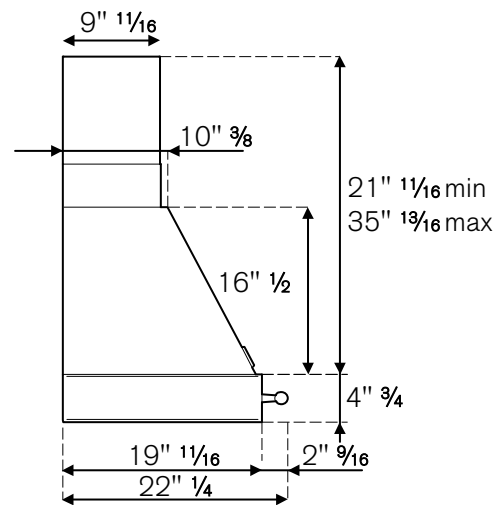

INSTALLATION INSTRUCTIONS

K36 HER X/14, KC36 HER NE

Bertazzoni recommends to operate the appliance after it has been properly installed. Please refer to the installation manual for further details.

Disclaimer: while every effort has been made to insure the accuracy of the information contained in this brochure, Fratelli Bertazzoni reserves the right to change any part of the information at any time without notice.

Fratelli Bertazzoni, Bertazzoni and the winged wheel brand icon are registered trademarks of Bertazzoni Spa.