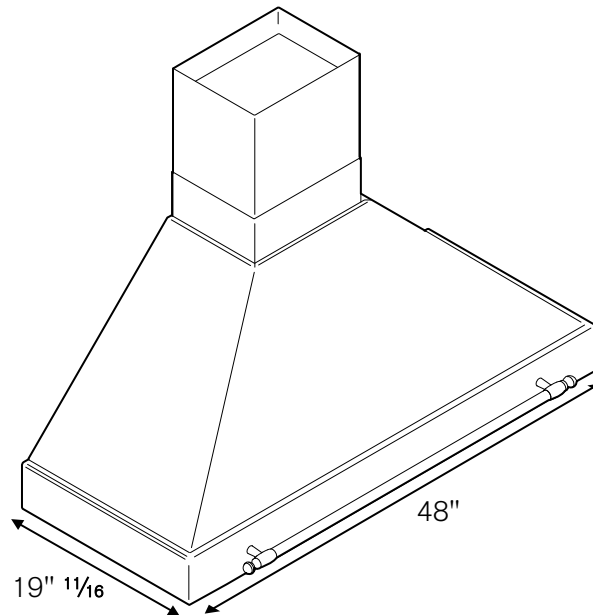

INSTALLATION INSTRUCTIONS

K48 HER X/14, KC48 HER NE

Bertazzoni recommends to operate the appliance after it has been properly installed. Please refer to the installation manual for further details.

Disclaimer: while every effort has been made to insure the accuracy of the information contained in this brochure, Fratelli Bertazzoni reserves the right to change any part of the information at any time without notice.

Fratelli Bertazzoni, Bertazzoni and the winged wheel brand icon are registered trademarks of Bertazzoni Spa.