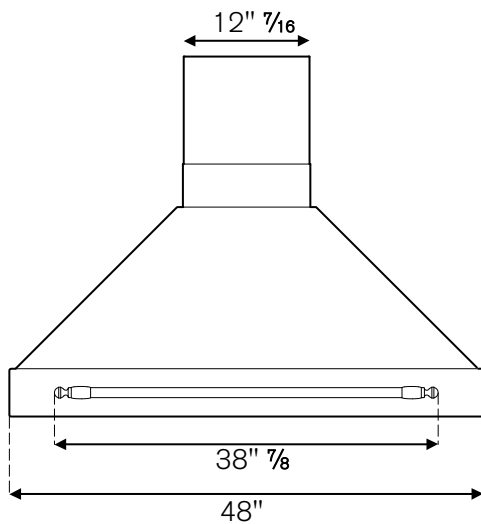

INSTALLATION INSTRUCTIONS

K48 HER X/14, KC48 HER NE

Bertazzoni recommends to operate the appliance after it has been properly installed. Please refer to the installation manual for further details.

Disclaimer: while every effort has been made to insure the accuracy of the information contained in this brochure, Fratelli Bertazzoni reserves the right to change any part of the information at any time without notice.

Fratelli Bertazzoni, Bertazzoni and the winged wheel brand icon are registered trademarks of Bertazzoni Spa.