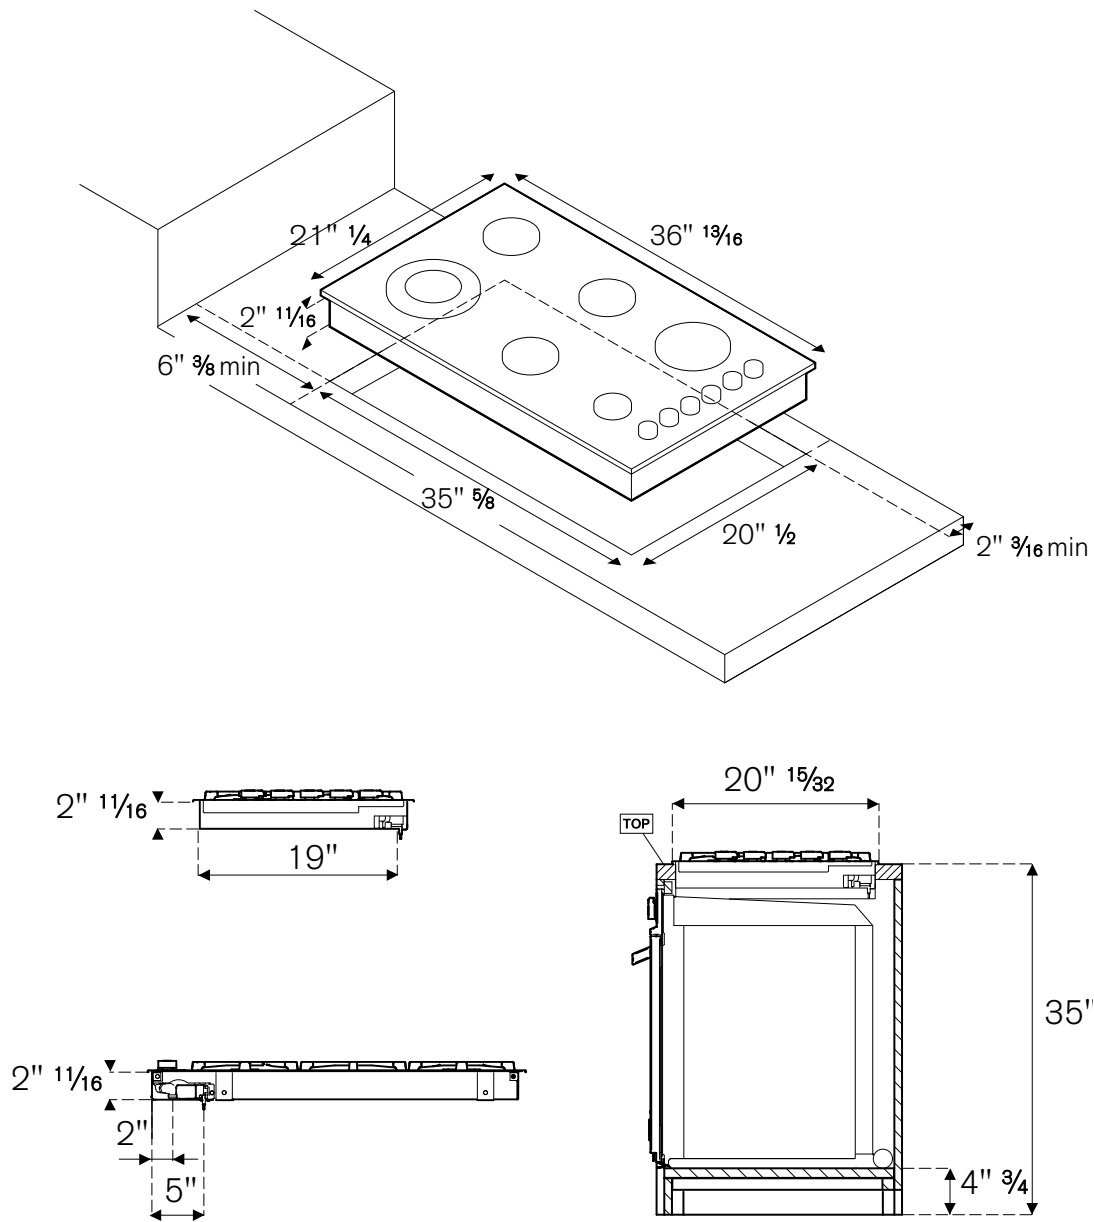

INSTALLATION INSTRUCTIONS

QB36M 6 00 X

Bertazzoni recommends to operate the appliance after it has been installed in a cabinet.

The kitchen cabinets shall be made of materials capable of withstanding temperatures at least 117°F (65°C) above room temperature in order to avoid possible damage to the cabinets during appliance usage.

Disclaimer: while every effort has been made to insure the accuracy of the information contained in this brochure, Fratelli Bertazzoni reserves the right to change any part of the information at any time without notice.

Fratelli Bertazzoni, Bertazzoni and the winged wheel brand icon are registered trademarks of Bertazzoni Spa.