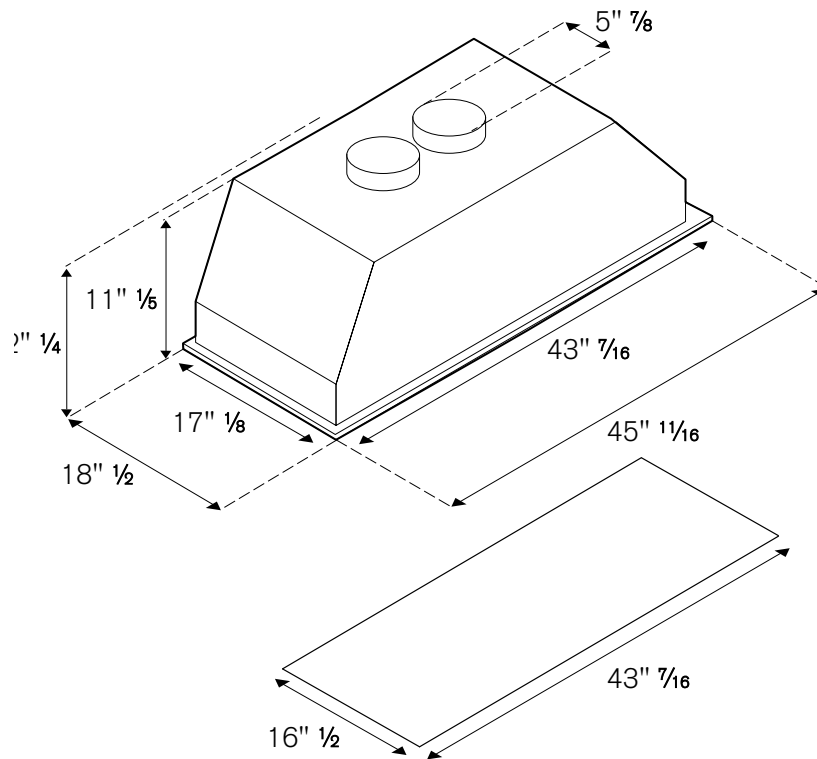

INSTALLATION INSTRUCTIONS

KIN 46 PRO X

Bertazzoni recommends to operate the appliance after it has been properly installed. Please refer to the installation manual for further details.

Disclaimer: while every effort has been made to insure the accuracy of the information contained in this brochure, Fratelli Bertazzoni reserves the right to change any part of the information at any time without notice.

Fratelli Bertazzoni, Bertazzoni and the winged wheel brand icon are registered trademarks of Bertazzoni Spa.