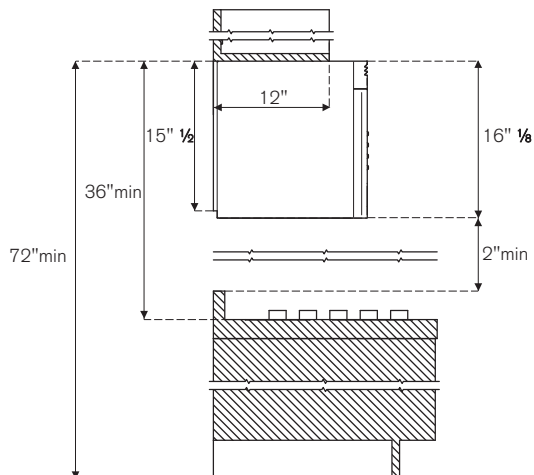

INSTALLATION INSTRUCTIONS

Bertazzoni recommends to operate the appliance after it has been installed in a cabinet. The kitchen cabinets shall be made of materials capable of withstanding temperatures at least 117°F (65°C) above room temperature in order to avoid possible damage to the cabinets during oven usage. For further installation instructions refer to the installation manual.

Disclaimer: while every effort has been made to insure the accuracy of the information contained in this brochure, Fratelli Bertazzoni reserves the right to change any part of the information at any time without notice.

Fratelli Bertazzoni, Bertazzoni and the winged wheel brand icon are registered trademarks of Bertazzoni Spa.