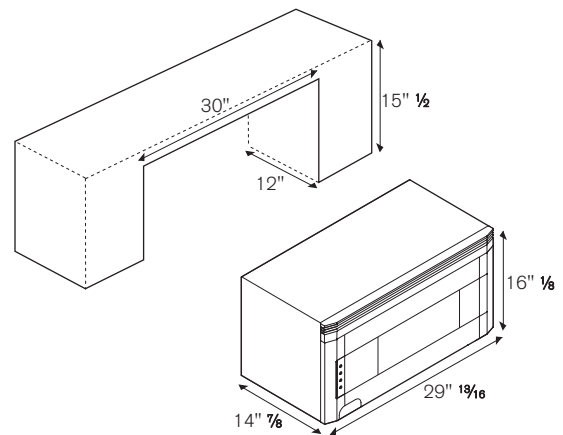

BERTAZZONI PROFESSIONAL SERIES

30" VENTILATION MICROWAVE OVEN KO 30 PRO X

FEATURES

Power levels	11
Oven volume	2 ft³
Turntable	Ø 16"
Cavity finishing	black enamel
Sensor reheat, defrost, cook	yes
Preset cooking modes function	yes
Multiple sequence cooking	4
Child lock	yes
Keep warm function	yes
Setup/help	yes

TECHNICAL SPECIFICATIONS

Voltage, frequency	120 V 60 Hz
Max Amp usage, power rating	10 A - 1000 W
Certification	UL
Warranty	2 years parts and labor

Nt1 Opening for power cord

Nt2 Ground receptacle