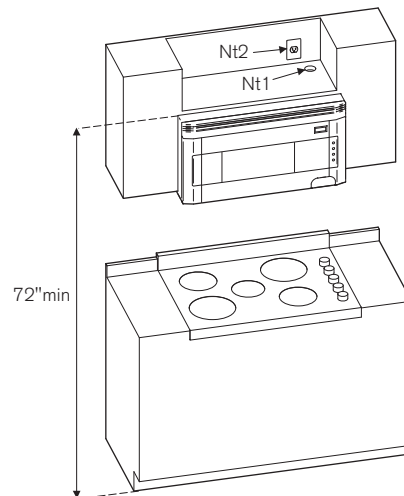

INSTALLATION INSTRUCTIONS

Bertazzoni recommends to operate the appliance after it has been installed in a cabinet. The kitchen cabinets shall be made of materials capable of withstanding temperatures at least 117°F (65°C) above room temperature in order to avoid possible damage to the cabinets during oven usage. For further installation instructions refer to the installation manual.

Disclaimer: while every effort has been made to insure the accuracy of the information contained in this brochure, Fratelli Bertazzoni reserves the right to change any part of the information at any time without notice.

Fratelli Bertazzoni, Bertazzoni and the winged wheel brand icon are registered trademarks of Bertazzoni Spa.