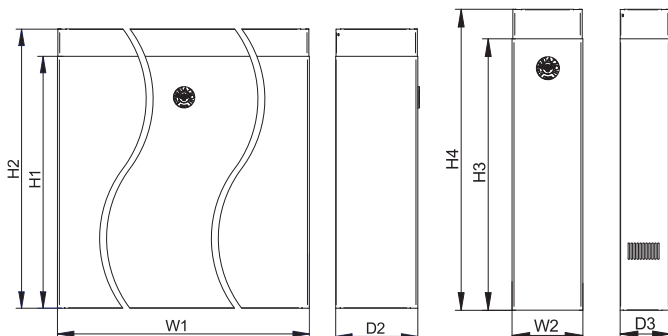

BERTAZZONI PROFESSIONAL SERIES

48" CANOPY HOOD KU48 PRO 1 X

FEATURES

Motor	3 speeds
Halogen lights	2
Filters	aluminium mesh
Motor power	600 cfm

TECHNICAL SPECIFICATIONS

Electrical Requirements	120V 60Hz
Max. Amp Usage	3.3 Amp
Certification	CSA
Warranty	2 years parts and labor
Electronic control	1
Product weight	44.1 lbs
Box weight	47.1 lbs

ACCESSORIES

Recirculation Kit	code 901154
Narrow duct cover	code 901262
Full size duct cover	code 901261
Duct cover for ceiling height 8-10 ft	code 901281
European Baffle Filter - 3 filters (optional)	code 901253

This model is not suited for recirculation

DIMENSIONS

Ref.	Description	Dimensions	
		Inches	mm
D	Hood max depth	19⁵/₁₆	490
D1	Hood min depth	12	305
L	Duct cover depth	3¹¹/₁₆	93
S	Max body hood height	10¹/₈	275
S1	Hood control panel height	1⁹/₁₆	40
W	Hood width	47¹³/₁₆	1214
W1	Full size duct cover width	47¹³/₁₆	1214
D2	Full size duct cover depth	11¹³/₁₆	300
H1	Full size duct cover min height	36¹/₄	920
H2	Full size duct cover max height	72¹/₂	1842
W2	Narrow duct cover width	9⁷/₁₆	240
D3	Narrow duct cover depth	6¹¹/₁₆	170
H3	Narrow duct cover min height	36¹/₄	920
H4	Narrow duct cover max height	72¹/₂	1842

INSTALLATION INSTRUCTIONS

Bertazzoni recommends to operate the appliance after it has been properly installed. Please refer to the installation manual for further details.