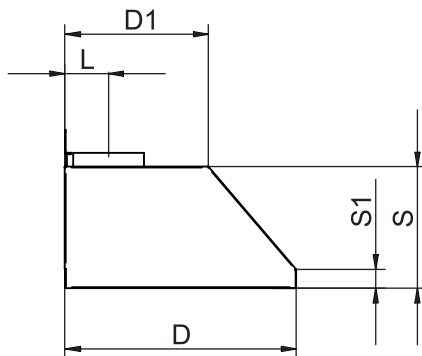

BERTAZZONI PROFESSIONAL SERIES

48" CANOPY HOOD KU48 PRO 1 X

FEATURES

Motor	3 speeds
Halogen lights	2
Filters	aluminium mesh
Motor power	600 cfm

TECHNICAL SPECIFICATIONS

Electrical Requirements	120V 60Hz
Max. Amp Usage	3.3 Amp
Certification	CSA
Warranty	2 years parts and labor
Electronic control	1
Product weight	44.1 lbs
Box weight	47.1 lbs

ACCESSORIES

Recirculation Kit	code 901154
Narrow duct cover	code 901262
Full size duct cover	code 901261
Duct cover for ceiling height 8-10 ft	code 901281
European Baffle Filter - 3 filters (optional)	code 901253

This model is not suited for recirculation

DIMENSIONS

Ref.	Description	Dimensions	
		Inches	mm
D	Hood max depth	19⁵/₁₆	490
D1	Hood min depth	12	305
L	Duct cover depth	3¹¹/₁₆	93
S	Max body hood height	10¹/₈	275
S1	Hood control panel height	1⁹/₁₆	40
W	Hood width	47¹³/₁₆	1214
W1	Full size duct cover width	47¹³/₁₆	1214
D2	Full size duct cover depth	11¹³/₁₆	300
H1	Full size duct cover min height	36¹/₄	920
H2	Full size duct cover max height	72¹/₂	1842
W2	Narrow duct cover width	9⁷/₁₆	240
D3	Narrow duct cover depth	6¹¹/₁₆	170
H3	Narrow duct cover min height	36¹/₄	920
H4	Narrow duct cover max height	72¹/₂	1842

INSTALLATION INSTRUCTIONS

Bertazzoni recommends to operate the appliance after it has been properly installed. Please refer to the installation manual for further details.