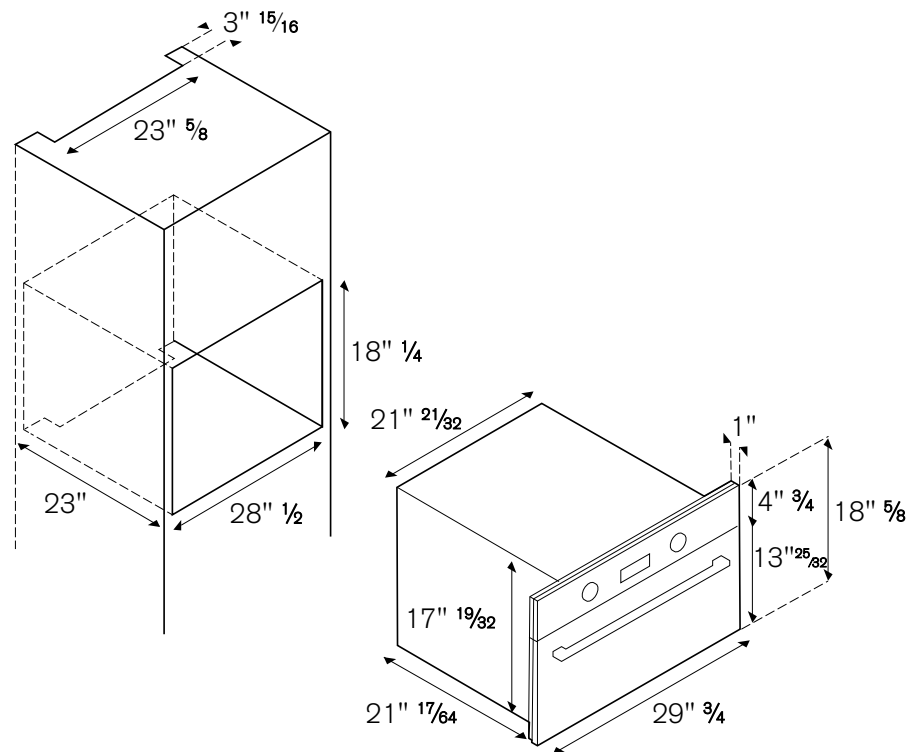

The minimum gap between the kitchen cabinet upper or lower panel and the appliance is $\frac{1}{8}$. This dimension must be added to the height listed in the drawings

For any combinations of built-in models, please see related installation drawings