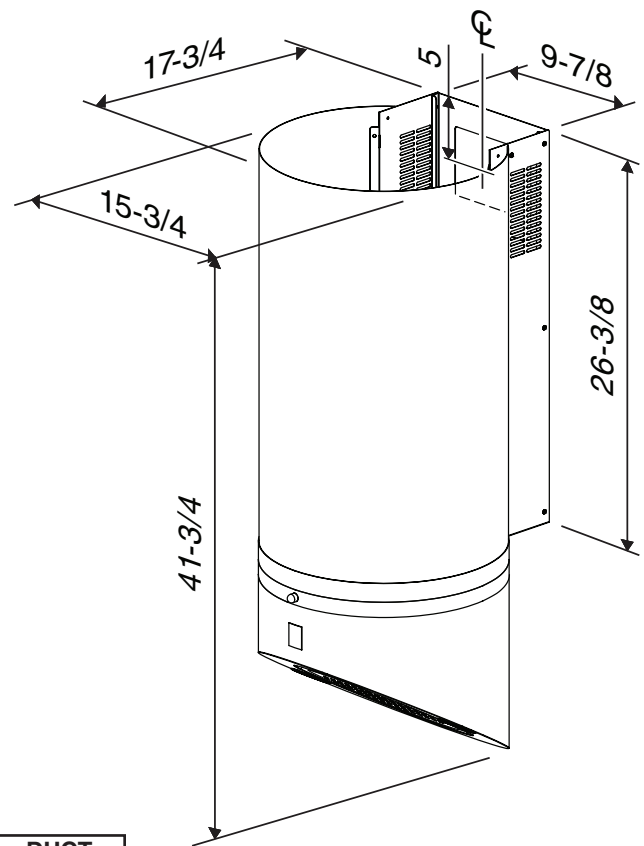

FEATURES

- Italian design
- Wall mount
- Finishes: 430 Stainless Steel, #4 Brushed, Red
- Width: 40 cm (15-3/4")
- Accommodates 8' to 9' ceilings (ducted and non-ducted components included)
- 6" round duct connector/backdraft damper
- 2-level halogen lighting (2 bulbs included. Type T3, G4 base, 12 volt, 20 watts max.)
- 4-speed joy-stick control with LED display
- Quiet, variable-speed centrifugal blower with high-efficiency motor produces 400 CFM of exhaust
- Perimeter aspiration provides smooth surface to ease cleaning
- Heat Sentry™ - automatically turns blower to high speed when excess cooking heat is detected
- Delay timer control automatically shuts off range hood after 10 minutes
- Filter clean reminder
- Dishwasher-safe filter features a quick-release latch
- For indoor use only

OPTIONS

- Replacement charcoal filters available (Model AFCWM33)

SPECIFICATIONS

VOLTS	HZ	AMPS	CFM		SONES		DUCT
			MAX.	NORM.	MAX.	NORM.	
120	60	3.12	400	200	7.0	3.0	6" Round

HVI-2100 CERTIFIED RATINGS comply with new testing technologies and procedures prescribed by the Home Ventilating Institute, for off-the-shelf products, as they are available to consumers. Product performance is rated at 0.1 in. static pressure, based on tests conducted in a state-of-the-art test laboratory. Sones are a measure of humanly-perceived loudness, based on laboratory measurements.

BEST Hartford, Wisconsin www.BestRangeHoods.com 800-558-1711
BEST Drummondville, QC, Canada www.BestRangeHoods.com 866-737-7770

REFERENCE	QTY.	REMARKS	Project	
			Location	Date
			Architect	
			Engineer	
			Contractor	
			Submitted by	Date