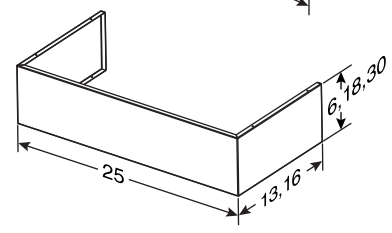

Model AEWPD36SB - 6-in. high - for 8-ft. ceiling - standard depth
 Model AEWPD36SBE - 6-in. high - for 8-ft. ceiling - extended depth
 Model AEWPD318SB - 18-in. high - for 9-ft. ceiling - standard depth
 Model AEWPD318SBE - 18-in. high - for 9-ft. ceiling - extended depth
 Model AEWPD330SB - 30-in. high - for 10-ft. ceiling - standard depth
 Model AEWPD330SBE - 30-in. high - for 10-ft. ceiling - extended depth
 Model AEWPD3054SB - collapsed height: 30" - maximum height 54" - standard depth
 Model AEWPD3054SBE - collapsed height: 30" - maximum height 54" - extended depth

SPECIFICATIONS

VOLTS	HZ	AMPS	CFM	SONES	DUCT
120	60	9.0 MAX.	1160	11.0	10-in. ROUND

AIR FLOW PERFORMANCE

BEST Hartford, Wisconsin www.BestRangeHoods.com 800-558-1711
 BEST Drummondville, QC, Canada www.BestRangeHoods.ca 866-737-7770

REFERENCE	QTY.	REMARKS	Project	
			Location	
			Architect	
			Engineer	
			Contractor	
			Submitted by	Date

- WPD38I SERIES RANGE HOOD SYSTEM -

NOTE: DIMENSIONS SHOWN ARE IN INCHES