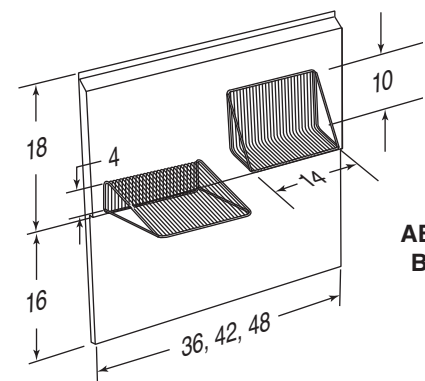

Model AEWPD36SB - 6-in. high - for 8-ft. ceiling - standard depth
 Model AEWPD36SBE - 6-in. high - for 8-ft. ceiling - extended depth
 Model AEWPD318SB - 18-in. high - for 9-ft. ceiling - standard depth
 Model AEWPD318SBE - 18-in. high - for 9-ft. ceiling - extended depth
 Model AEWPD330SB - 30-in. high - for 10-ft. ceiling - standard depth
 Model AEWPD330SBE - 30-in. high - for 10-ft. ceiling - extended depth
 Model AEWPD3054SB - collapsed height: 30" - maximum height 54" - standard depth
 Model AEWPD3054SBE - collapsed height: 30" - maximum height 54" - extended depth

REFERENCE	QTY.	REMARKS	Project	
			Location	
			Architect	
			Engineer	
			Contractor	
			Submitted by	Date

- WPD38I SERIES RANGE HOOD SYSTEM -

NOTE: DIMENSIONS SHOWN ARE IN INCHES