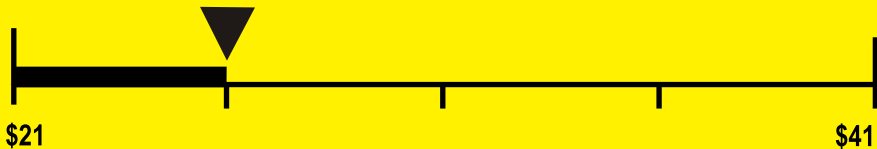

U.S. Government

Federal law prohibits removal of this label before consumer purchase

ENERGYGUIDE

Dishwasher
Capacity: Standard

Blomberg
Models

DWS 55100 *
DWS 55100 **
DWS 55100 ***

Estimated Yearly Operating Cost (when used with an electric water heater)

\$ 26

Cost Range of Similar Models

220 kWh

Estimated Yearly Electricity Use

\$18

Estimated Yearly Operating Cost
(when used with a natural gas water heater)

Your cost will depend on your utility rates and use.