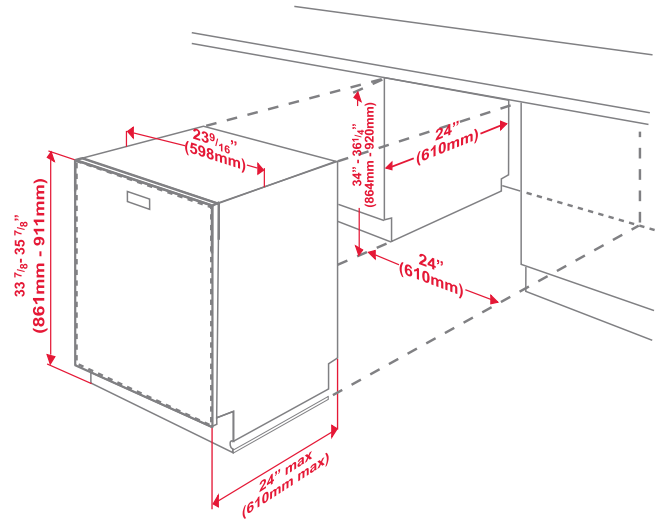

* Lead-free

Blomberg®

seit 1883