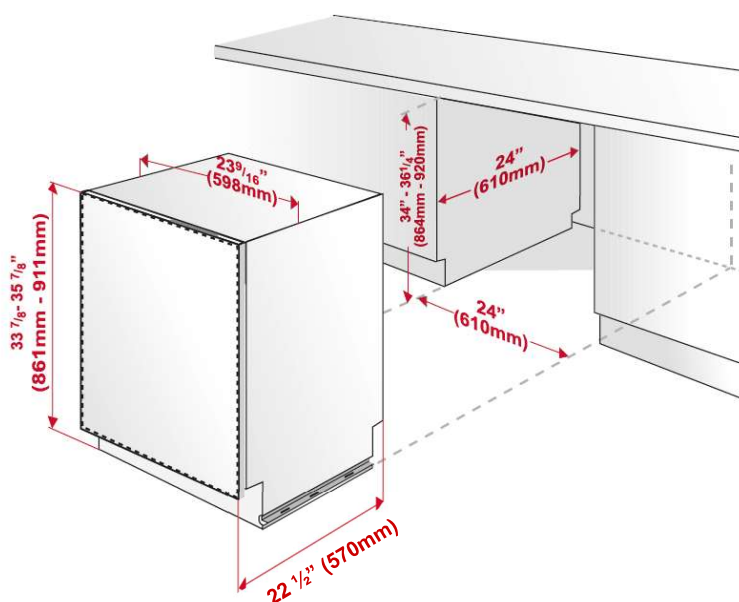

Dimensions and Installation

NOTE TO THE INSTALLER: All height, width and depth dimensions are shown in inches (as well as metric). Beko US Inc. reserves the absolute and unrestricted right to change product materials and specifications, at any time, without notice. Please visit our website www.blombergappliances.us or call 888 352 2356 to verify the latest specifications with final dimensional data and other details prior to installation and making a cutout. Applicable product limited warranty information may be found in accompanying product materials or you may contact your account manager for further details. Proper installation is the responsibility of the installer. Product failure due to improper installation is not covered under the Limited Warranty.