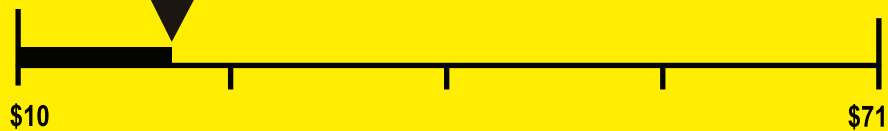

U.S. Government

Federal law prohibits removal of this label before consumer purchase.

ENERGYGUIDE

Clothes Washer
Capacity: Standard

Blomberg
Model WM 87120 NBL00

Estimated Yearly Operating Cost (when used with an electric water heater)

\$21

Cost Range of Similar Models

173 kWh

Estimated Yearly Electricity Use

\$14

Estimated Yearly Operating Cost
(when used with a natural gas water heater)

Your cost will depend on your utility rates and use.