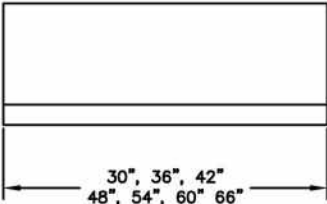

VENTILATION HOOD DIMENSIONS

TOP VIEW

FRONT VIEW

RT SIDE VIEW

BACK VIEW

600 CFM BLOWER

1200 CFM BLOWER