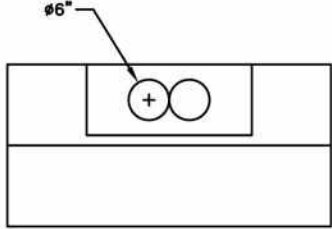

VENTILATION HOOD DIMENSIONS

TOP VIEW

FRONT VIEW

RT SIDE VIEW

BACK VIEW

600 CFM BLOWER

1200 CFM BLOWER