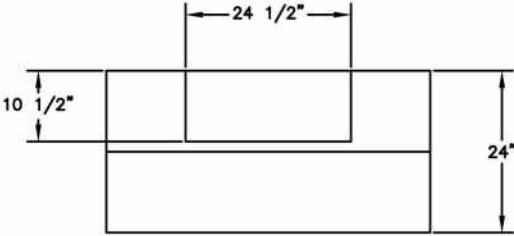

VENTILATION HOOD DIMENSIONS

TOP VIEW

FRONT VIEW

RT SIDE VIEW

BACK VIEW

600 CFM BLOWER

1200 CFM BLOWER