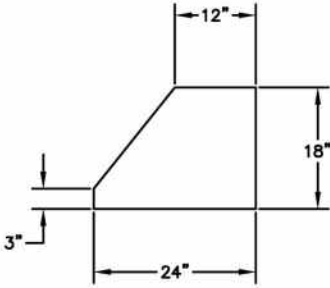

BLOWER OPTIONS										
MODEL	IN-HOOD			IN-LINE			REMOTE		DISCHARGE	
	300	600	1200	300	600	1200	1000	1400	TOP	REAR
BS-PL24240 TS	*	*		*	*	*	*	*	*	*
BS-PL30240 TS	*	*	*	*	*	*	*	*	*	*
BS-PL36240 TS	*	*	*	*	*	*	*	*	*	*
BS-PL42240 TS	*	*	*	*	*	*	*	*	*	*
BS-PL48240 TS	*	*	*	*	*	*	*	*	*	*
BS-PL54240 TS	*	*	*	*	*	*	*	*	*	*
BS-PL60240 TS	*	*	*	*	*	*	*	*	*	*
BS-PL66240 TS	*	*	*	*	*	*	*	*	*	*
*	Denotes blower compatible with specific ventilation hood size									

VENTILATION HOOD DIMENSIONS

TOP VIEW

FRONT VIEW

RT SIDE VIEW

BACK VIEW

600 CFM BLOWER

1200 CFM BLOWER