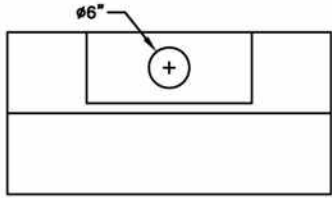

BLOWER OPTIONS										
MODEL	IN-HOOD			IN-LINE			REMOTE		DISCHARGE	
	300	600	1200	300	600	1200	1000	1400	TOP	REAR
BS-PL24240 TS	*	*		*	*	*	*	*	*	*
BS-PL30240 TS	*	*	*	*	*	*	*	*	*	*
BS-PL36240 TS	*	*	*	*	*	*	*	*	*	*
BS-PL42240 TS	*	*	*	*	*	*	*	*	*	*
BS-PL48240 TS	*	*	*	*	*	*	*	*	*	*
BS-PL54240 TS	*	*	*	*	*	*	*	*	*	*
BS-PL60240 TS	*	*	*	*	*	*	*	*	*	*
BS-PL66240 TS	*	*	*	*	*	*	*	*	*	*
*	Denotes blower compatible with specific ventilation hood size									

VENTILATION HOOD DIMENSIONS

TOP VIEW

FRONT VIEW

RT SIDE VIEW

BACK VIEW

600 CFM BLOWER

1200 CFM BLOWER