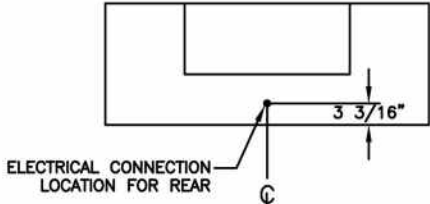

VENTILATION HOOD DIMENSIONS

TOP VIEW

FRONT VIEW

RT SIDE VIEW

BACK VIEW

600 CFM BLOWER

1200 CFM BLOWER