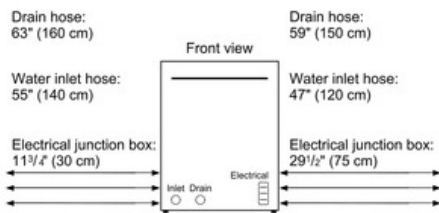

Dishwashers

24" Recessed Handle Special Application 300 Series- White SGE53U52UC

All connections are at the rear of the appliance.
Extension for drain hose available as accessory.
Power cord for connection to electrical outlet (3-prong plug)
available as accessory.