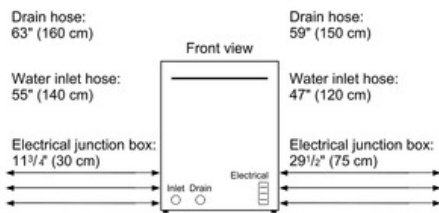

Dishwashers

24" Recessed Handle Special Application 300 Series- Black SGE53U56UC

All connections are at the rear of the appliance.
Extension for drain hose available as accessory.
Power cord for connection to electrical outlet (3-prong plug)
available as accessory.