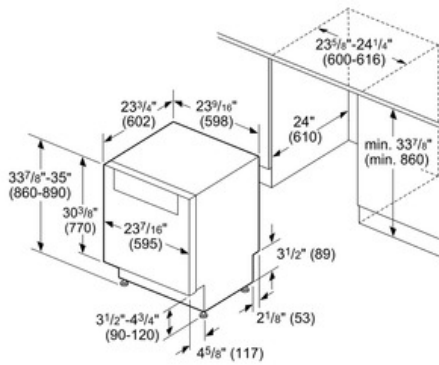

Technical Data

Adjustable upper rack :	Single
Upper rack cup shelf :	2
3rd Rack :	None
Silverware Basket :	Standard
Optional accessories :	SGZ1010UC, SMZ4000UC, SMZ5000, SMZ5002UC, SMZPC002UC
UPC code :	825225903970
Variant color :	White
Panel ready :	No
Alternative colors available :	SHE53T55UC, SHE53T56UC
Silence level (dBA) :	46
Watts (W) :	1300
Current (A) :	12
Volts (V) :	120
Frequency (Hz) :	60
Energy Consumption (kWh/yr) :	259
Energy Star® qualified :	Yes
Plug type :	fixed connection
Required cutout size (HxWxD) (in) :	33 7/8 " x 23 5/8 " x 24 "
Required cutout size (HxWxD) (mm) :	860-890 x 600 x 610
Overall appliance dimensions (HxWxD) (in) :	33 7/8 " x 23 9/16 " x 23 3/4 "
Power cord length (in) :	43 1/2"
Power cord length (cm) :	110
Length outlet hose (in) :	67 "
Length outlet hose (cm) :	175.0
Length inlet hose (in) :	53"
Length inlet hose (cm) :	135
Product packaging dimensions (HxWxD) (in) :	35 3/4" x 26" x 29 5/16"
Tub material :	Stainless steel
Tub type :	TallTub
ADA Compliant :	No
Number of place settings :	15

measurements in inches (mm)

All connections are at the rear of the appliance.
Extension for drain hose available as accessory.
Power cord for connection to electrical outlet (3-prong plug) available as accessory.