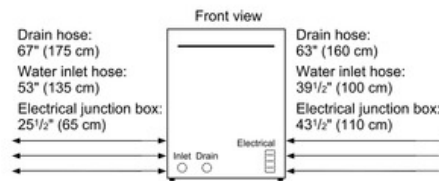

Technical Data

Adjustable upper rack :	Single
Upper rack cup shelf :	2
3rd Rack :	None
Silverware Basket :	Standard
Optional accessories :	SGZ1010UC, SMZ4000UC, SMZ5000, SMZ5002UC, SMZPC002UC
UPC code :	825225903970
Variant color :	White
Panel ready :	No
Alternative colors available :	SHE53T55UC, SHE53T56UC
Silence level (dBA) :	46
Watts (W) :	1300
Current (A) :	12
Volts (V) :	120
Frequency (Hz) :	60
Energy Consumption (kWh/yr) :	259
Energy Star® qualified :	Yes
Plug type :	fixed connection
Required cutout size (HxWxD) (in) :	33 7/8 " x 23 5/8 " x 24 "
Required cutout size (HxWxD) (mm) :	860-890 x 600 x 610
Overall appliance dimensions (HxWxD) (in) :	33 7/8 " x 23 9/16 " x 23 3/4 "
Power cord length (in) :	43 1/2"
Power cord length (cm) :	110
Length outlet hose (in) :	67 "
Length outlet hose (cm) :	175.0
Length inlet hose (in) :	53"
Length inlet hose (cm) :	135
Product packaging dimensions (HxWxD) (in) :	35 3/4" x 26" x 29 5/16"
Tub material :	Stainless steel
Tub type :	TallTub
ADA Compliant :	No
Number of place settings :	15

24" Recessed Handle Dishwasher 300 Series- White SHE53T52UC

Full Size Stainless Steel Tall Tub Installs Perfectly Flush

Key Features

- Detergent Tray Optimizes Detergent Dissolving
- AquaStop® Leak Protection Works 24/7
- Self-Latching Door

Design

- Full Size Stainless Steel Tall Tub Installs Perfectly Flush
- 15 Place Setting Capacity
- LED Remaining Time Display
- Manual Height Adjustment for Upper Rack

Performance

- 46 dBA- Quietest Dishwasher Brand.
- 4 Programs and 4 Options
- Detergent Tray Optimizes Detergent Dissolving
- Load Size Sensor Automates Wash Temperature
- Sanitize Option Eliminates Bacteria and Enhances Drying Results
- ExtraShine™ Option Enhances Shine and Drying Results of your Dishes

measurements in inches (mm)

All connections are at the rear of the appliance.
Extension for drain hose available as accessory.
Power cord for connection to electrical outlet (3-prong plug) available as accessory.