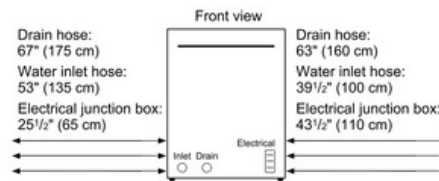

Technical Data

Adjustable upper rack :	Rackmatic 3-stage
Upper rack cup shelf :	2
3rd Rack :	3rd Rack 1.0
Silverware Basket :	Standard
Accessories Parts :	3 small item clips, bottle holder metal
Optional accessories :	SGZ1010UC, SMZ4000UC, SMZ5000, SMZ5002UC, SMZPC002UC
UPC code :	825225904953
Variant color :	White
Panel ready :	No
Alternative colors available :	SHE68T55UC, SHE68T56UC
Silence level (dBA) :	44
Watts (W) :	1300
Current (A) :	12
Volts (V) :	120
Frequency (Hz) :	60
Energy Consumption (kWh/yr) :	259
Energy Star® qualified :	Yes
Plug type :	fixed connection
Required cutout size (HxWxD) (in) :	33 7/8 " x 23 5/8 " x 24 "
Required cutout size (HxWxD) (mm) :	860-890 x 600 x 610
Overall appliance dimensions (HxWxD) (in) :	33 7/8 " x 23 9/16 " x 23 3/4 "
Power cord length (in) :	43 1/2"
Power cord length (cm) :	110
Length outlet hose (in) :	67 "
Length outlet hose (cm) :	175.0
Length inlet hose (in) :	53"
Length inlet hose (cm) :	135
Product packaging dimensions (HxWxD) (in) :	35 3/4" x 26" x 29 5/16"
Tub material :	Stainless steel
Tub type :	TallTub
ADA Compliant :	No
Number of place settings :	15

Design

- Full Size Stainless Steel Tall Tub Installs Perfectly Flush
- 3rd Rack for Additional Loading Capacity
- 16 Place Setting Capacity
- LED Remaining Time Display
- Touch Control Technology
- RackMatic® on Upper Rack - 3 Height Adjustments and Up to 9 Possible Rack Positions

Dishwashers

24" Recessed Handle Dishwasher 800 Series- White SHE68T52UC

measurements in inches (mm)

All connections are at the rear of the appliance.
Extension for drain hose available as accessory.
Power cord for connection to electrical outlet (3-prong plug) available as accessory.