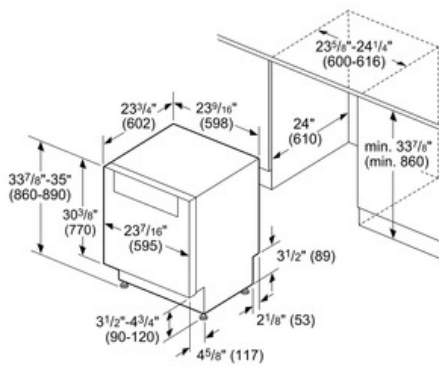

Design

- Full Size Stainless Steel Tall Tub Installs Perfectly Flush
- 3rd Rack for Additional Loading Capacity
- 16 Place Setting Capacity
- LED Remaining Time Display
- Touch Control Technology
- RackMatic® on Upper Rack - 3 Height Adjustments and Up to 9 Possible Rack Positions

Dishwashers

24" Recessed Handle Dishwasher 800 Series- White SHE68T52UC

measurements in inches (mm)

All connections are at the rear of the appliance.
Extension for drain hose available as accessory.
Power cord for connection to electrical outlet (3-prong plug) available as accessory.