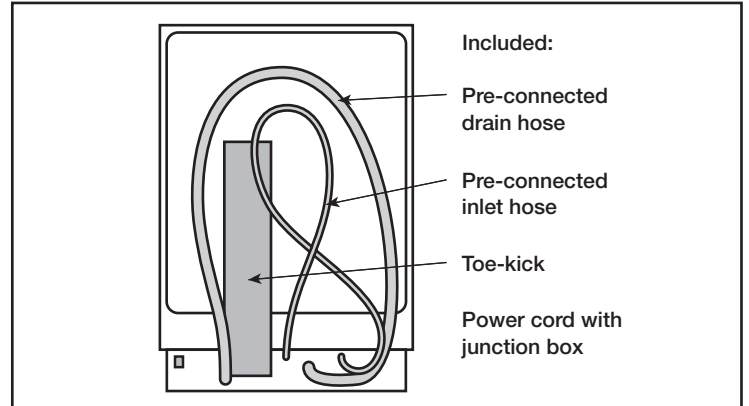

Notes: All height, width and depth dimensions are shown in inches. Please refer to installation instructions prior to making cutout. BSH reserves the absolute and unrestricted right to change product materials and specifications, at any time, without notice. Consult the product's installation instructions for final dimensional data and other details. Applicable product warranty can be found in accompanying product literature or you may contact your account manager for further details.

24" Recessed Handle Dishwasher

800 Series – White SHE68T52UC

Installation Details

For help and assistance with Bosch accessories please visit: www.bosch-eshop.com/eshop/bosch/us or call 1-800-944-2904 Mon-Fri 5am to 6pm PST Sat 6am to 3pm PST