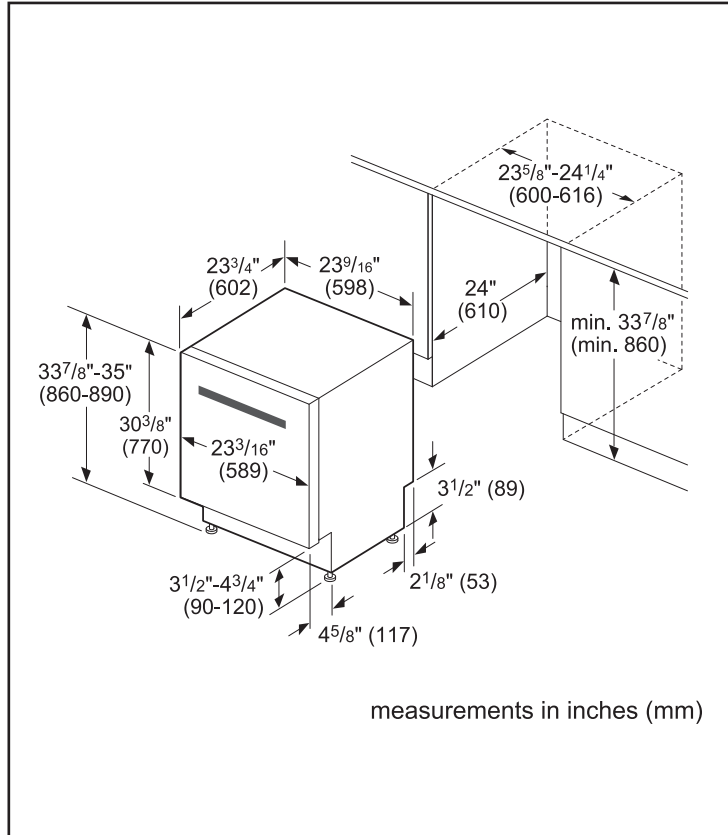

24" Recessed Handle Dishwasher

800 Series – White SHE68T52UC

Installation Details

For help and assistance with Bosch accessories please visit: www.bosch-eshop.com/eshop/bosch/us or call 1-800-944-2904 Mon-Fri 5am to 6pm PST Sat 6am to 3pm PST

Notes: All height, width and depth dimensions are shown in inches. Please refer to installation instructions prior to making cutout. BSH reserves the absolute and unrestricted right to change product materials and specifications, at any time, without notice. Consult the product's installation instructions for final dimensional data and other details. Applicable product warranty can be found in accompanying product literature or you may contact your account manager for further details.

Warranties: Bosch warrants that the Product is free from defects in materials and workmanship for a period of three hundred and sixty-five (365) days from the date of purchase. The foregoing timeline begins to run upon the date of purchase, and shall not be stalled, tolled, extended, or suspended, for any reason whatsoever. This Product is also warranted to be free from cosmetic defects in material and workmanship (such as scratches of stainless steel, paint/porcelain blemishes, chip, dents, or other damage to the finish of the Product, for a period of thirty (30) days from the date of purchase or closing date for new construction. This cosmetic warranty excludes slight color variations due to inherent differences in painted and porcelain parts, as well as differences caused by kitchen lighting, product location, or other similar factors. This cosmetic warranty specifically excludes any display, floor, "As Is", or "B" stock appliances.

For more information on our entire line of products, go to www.bosch-home.com/us or call 1-800-944-2904

© BSH Home Appliances Corporation. All rights reserved. Bosch is a registered trademark of Robert Bosch GmbH.