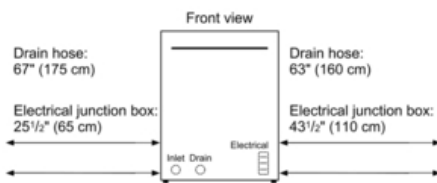

Dishwashers

24" Recessed Handle Dishwasher 800 Series- Stainless steel SHEM78W55N

All connections are at the rear of the appliance.
Extension for drain hose available as accessory.
Power cord for connection to electrical outlet (3-prong plug)
available as accessory.