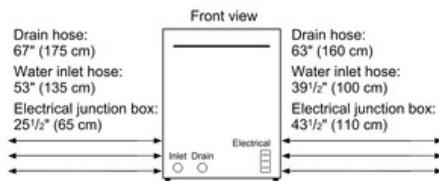

Technical Data

Adjustable upper rack :	Rackmatic 3-stage
Upper rack cup shelf :	2
3rd Rack :	3rd Rack 1.0
Silverware Basket :	Standard
Optional accessories :	SGZ1010UC, SMZ4000UC, SMZ5000, SMZ5002UC, SMZPC002UC
UPC code :	825225910985
Variant color :	Stainless steel
Panel ready :	No
Silence level (dBA) :	44
Watts (W) :	1300
Current (A) :	12
Volts (V) :	120
Frequency (Hz) :	60
Energy Consumption (kWh/yr) :	259
Energy Star® qualified :	Yes
Plug type :	fixed connection
Required cutout size (HxWxD) (in) :	33 7/8 " x 23 5/8 " x 24 "
Required cutout size (HxWxD) (mm) :	860-890 x 600 x 610
Overall appliance dimensions (HxWxD) (in) :	33 7/8 " x 23 9/16 " x 23 3/4 "
Power cord length (in) :	43 1/2"
Power cord length (cm) :	110
Length outlet hose (in) :	67 "
Length outlet hose (cm) :	175.0
Length inlet hose (in) :	53"
Length inlet hose (cm) :	135
Product packaging dimensions (HxWxD) (in) :	35 3/4" x 26" x 29 5/16"
Tub material :	Stainless steel
Tub type :	TallTub
ADA Compliant :	No
Number of place settings :	15

Design

- Full Size Stainless Steel Tall Tub Installs Perfectly Flush
- 3rd Rack for Additional Loading Capacity
- 16 Place Setting Capacity
- LED Remaining Time Display
- Touch Control Technology
- RackMatic® on Upper Rack - 3 Height Adjustments and Up to 9 Possible Rack Positions

Dishwashers

24" Flush Handle Dishwasher 800 Series- Stainless steel SHP68T55UC

All connections are at the rear of the appliance.
Extension for drain hose available as accessory.
Power cord for connection to electrical outlet (3-prong plug)
available as accessory.