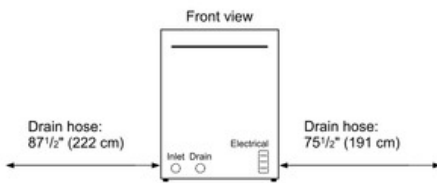

Dishwashers

24" Scoop Handle Dishwasher Ascenta- White SHS5AV52UC

The electrical junction box and water inlet are at the front of the appliance, the drain at the rear.