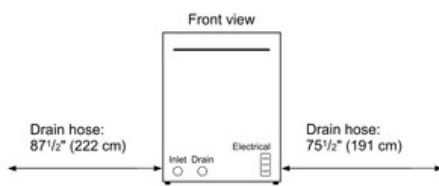

Technical Data

Adjustable upper rack :	Rackmatic
Upper rack cup shelf :	2
3rd Rack :	None
Silverware Basket :	Standard
Accessories Parts :	cutlery shelf
Optional accessories :	SGZ1010UC, SGZ1052UC, SGZPC001UC, SMZ4000UC, SMZ5002UC
UPC code :	825225917946
Variant color :	Black
Panel ready :	No
Silence level (dBA) :	46
Watts (W) :	1300
Current (A) :	12
Volts (V) :	120
Frequency (Hz) :	60
Energy Consumption (kWh/yr) :	269
Energy Star® qualified :	Yes
Plug type :	fixed connection
Required cutout size (HxWxD) (in) :	33 7/8 " x 24 " x 24 "
Required cutout size (HxWxD) (mm) :	860-890 x 600 x 610
Overall appliance dimensions (HxWxD) (in) :	33 7/8 " x 23 9/16 " x 22 9/16 "
Length outlet hose (in) :	90 1/2 "
Length outlet hose (cm) :	230.0
Product packaging dimensions (HxWxD) (in) :	35 7/8" x 26 7/8" x 26"
Tub material :	Plastic
Tub type :	TallTub
ADA Compliant :	No
Number of place settings :	14

24" Scoop Handle Dishwasher Ascenta- Black SHS5AV56UC

The electrical junction box and water inlet are at the front of the appliance, the drain at the rear.