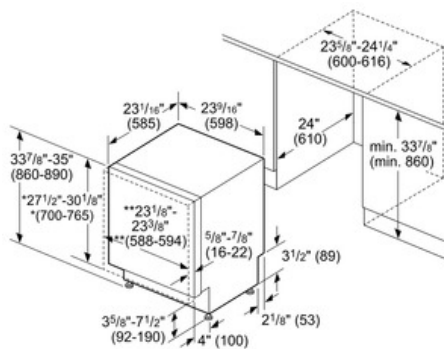

24" Panel Ready Dishwasher 300 Series SHV53T53UC

- * measured from the bottom edge of the countertop panel thickness recommended $\frac{3}{4}$ " (20 mm), panel weight 7-22 lbs (3-10 kg)
- ** 24" (610 mm) wide panel may be used depending on cabinet design

measurements in inches (mm)

All connections are at the rear of the appliance.
Extension for drain hose available as accessory.
Power cord for connection to electrical outlet (3-prong plug) available as accessory.