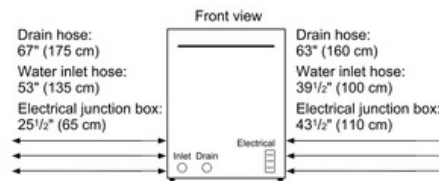

Technical Data

Adjustable upper rack :	Single
Upper rack cup shelf :	2
3rd Rack :	None
Silverware Basket :	Standard
Optional accessories :	SGZ1010UC, SHZ1008UC, SMZ1007UC, SMZ4000UC, SMZ5000, SMZ5002UC, SMZPC002UC
UPC code :	825225905110
Variant color :	Not applicable
Panel ready :	Yes
Silence level (dBA) :	46
Watts (W) :	1300
Current (A) :	12
Volts (V) :	120
Frequency (Hz) :	60
Energy Consumption (kWh/yr) :	259
Energy Star® qualified :	Yes
Plug type :	fixed connection
Required cutout size (HxWxD) (in) :	33 7/8 " x 23 5/8 " x 24 "
Required cutout size (HxWxD) (mm) :	860-890 x 600 x 610
Overall appliance dimensions (HxWxD) (in) :	33 7/8 " x 23 9/16 " x 23 1/16 "
Power cord length (in) :	43 1/2"
Power cord length (cm) :	110
Length outlet hose (in) :	67 "
Length outlet hose (cm) :	175.0
Length inlet hose (in) :	53"
Length inlet hose (cm) :	135
Product packaging dimensions (HxWxD) (in) :	35 3/4" x 26" x 29 5/16"
Tub material :	Stainless steel
Tub type :	TallTub
ADA Compliant :	No
Number of place settings :	15

Design

- Full Size Stainless Steel Tall Tub Installs Perfectly Flush
- 15 Place Setting Capacity
- LED Remaining Time Display
- Manual Height Adjustment for Upper Rack

Performance

- 46 dBA- Quietest Dishwasher Brand.
- 4 Programs and 4 Options
- Detergent Tray Optimizes Detergent Dissolving
- Load Size Sensor Automates Wash Temperature
- Sanitize Option Eliminates Bacteria and Enhances Drying Results
- ExtraShine™ Option Enhances Shine and Drying Results of your Dishes

24" Panel Ready Dishwasher 300 Series SHV53T53UC

- * measured from the bottom edge of the countertop panel thickness recommended $\frac{3}{4}$ " (20 mm), panel weight 7-22 lbs (3-10 kg)
- ** 24" (610 mm) wide panel may be used depending on cabinet design

measurements in inches (mm)

All connections are at the rear of the appliance.
Extension for drain hose available as accessory.
Power cord for connection to electrical outlet (3-prong plug) available as accessory.