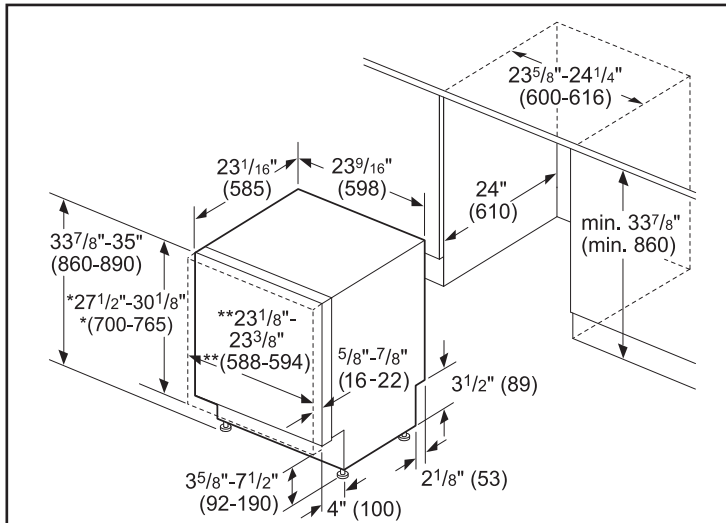

24" Custom Panel Dishwasher

800 Series DLX – Custom Panel SHV878WD3N

Installation Details

* measured from the bottom edge of the countertop panel thickness recommended 3/4" (20 mm).

This dishwasher can accept custom door panel weights ranging from 7 to 24 lbs; however, the dishwasher comes from the factory ready for custom panel door weights from 11 to 18 lbs. If you plan on using a door panel that is not 11 to 18 lbs. please contact customer service at (800) 944-2904.

** 24" (610 mm) wide panel may be used depending on cabinet design

Note: Refer to installation template for mounting hardware locations
measurements in inches (mm)