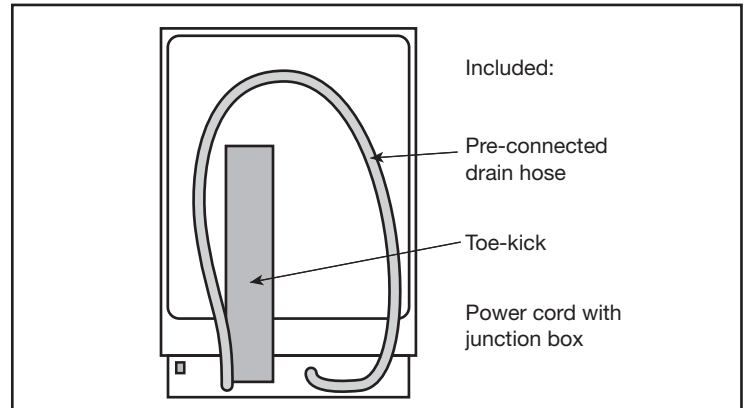

24" Custom Panel Dishwasher

800 Series DLX – Custom Panel SHV878WD3N

Installation Details

* measured from the bottom edge of the countertop panel thickness recommended 3/4" (20 mm).

This dishwasher can accept custom door panel weights ranging from 7 to 24 lbs; however, the dishwasher comes from the factory ready for custom panel door weights from 11 to 18 lbs. If you plan on using a door panel that is not 11 to 18 lbs. please contact customer service at (800) 944-2904.

** 24" (610 mm) wide panel may be used depending on cabinet design

Note: Refer to installation template for mounting hardware locations
measurements in inches (mm)

All connections are at the rear of the appliance.
Extension for drain hose available as accessory.
Power cord for connection to electrical outlet (3-prong plug) available as accessory.