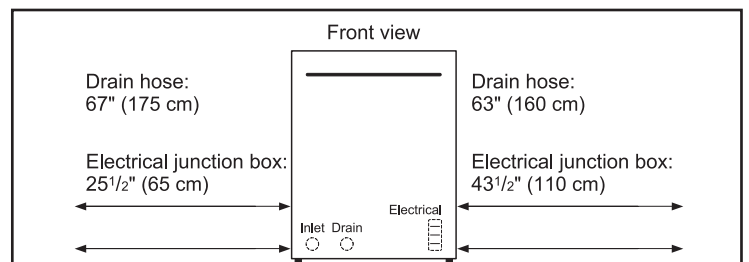

Technical Details

Watts (W)	1440 W
Current (A)	12 Amps
Volts (V)	120 V
Frequency (Hz)	60 Hz
Power cord length	N/A
Minimum water pressure (lb/sin)	14
Length outlet hose (in)	79"

Dimensions & Weight

Overall appliance dimensions (HxWxD) (in)	33 7/8" x 23 9/16" x 23 1/16"
Required cutout size (HxWxD) (in)	33 7/8" x 23 5/8" x 24"
Adjustable feet	Yes
Net weight (lbs)	89 lbs

** 24" (610 mm) wide panel may be used depending on cabinet design

Note: Refer to installation template for mounting hardware locations
measurements in inches (mm)

All connections are at the rear of the appliance.
Extension for drain hose available as accessory.
Power cord for connection to electrical outlet (3-prong plug) available as accessory.