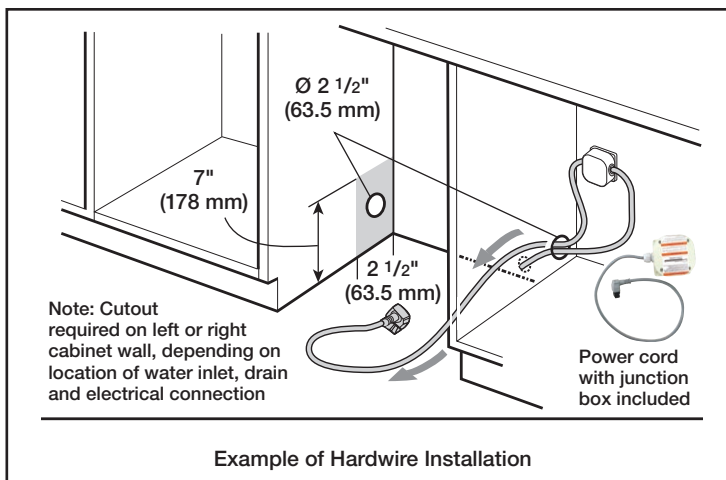

** 24" (610 mm) wide panel may be used depending on cabinet design

Note: Refer to installation template for mounting hardware locations
measurements in inches (mm)

All connections are at the rear of the appliance.
Extension for drain hose available as accessory.
Power cord for connection to electrical outlet (3-prong plug) available as accessory.