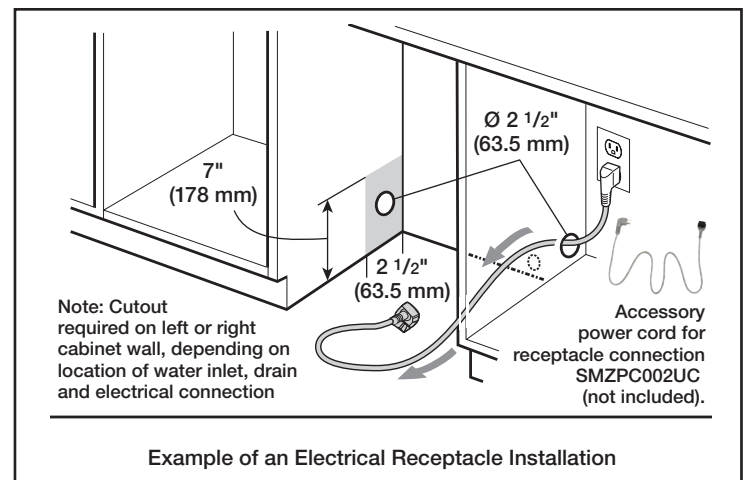

Example of an Electrical Receptacle Installation

For help and assistance with Bosch accessories please visit: www.bosch-eshop.com/eshop/bosch/us or call 1-800-944-2904 Mon-Fri 5am to 6pm PST Sat 6am to 3pm PST

Notes: All height, width and depth dimensions are shown in inches. BSH reserves the absolute and unrestricted right to change product materials and specifications, at any time, without notice. Consult the product's installation instructions for final dimensional data and other details prior to making cutout. Applicable product warranty can be found in accompanying product literature or you may contact your account manager for further details.

Warranties: Bosch warrants that the Product is free from defects in materials and workmanship for a period of three hundred and sixty-five (365) days from the date of purchase. The foregoing timeline begins to run upon the date of purchase, and shall not be stalled, tolled, extended, or suspended, for any reason whatsoever. This Product is also warranted to be free from cosmetic defects in material and workmanship (such as scratches of stainless steel, paint/porcelain blemishes, chip, dents, or other damage) to the finish of the Product, for a period of thirty (30) days from the date of purchase or closing date for new construction. This cosmetic warranty excludes slight color variations due to inherent differences in painted and porcelain parts, as well as differences caused by kitchen lighting, product location, or other similar factors. This cosmetic warranty specifically excludes any display, floor, "As Is", or "B" stock appliances.

For more information on our entire line of products, go to www.bosch-home.com/us or call 1-800-944-2904

© BSH Home Appliances Corporation. All rights reserved. Bosch is a registered trademark of Robert Bosch GmbH.