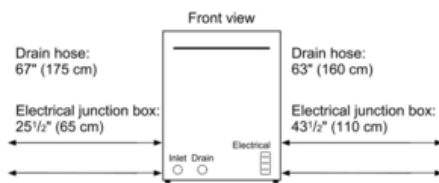

Dishwashers

24" Panel Ready Dishwasher 800 Series SHVM98W73N

All connections are at the rear of the appliance.
Extension for drain hose available as accessory.
Power cord for connection to electrical outlet (3-prong plug)
available as accessory.