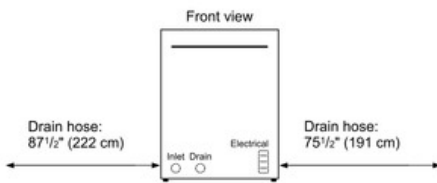

Technical Data

Adjustable upper rack :	Rackmatic
Upper rack cup shelf :	2
3rd Rack :	None
Silverware Basket :	Standard
Accessories Parts :	cutlery shelf
Optional accessories :	SGZ1010UC, SGZ1052UC, SGZPC001UC, SMZ4000UC, SMZ5002UC
UPC code :	825225917519
Variant color :	White
Panel ready :	No
Silence level (dBA) :	46
Watts (W) :	1300
Current (A) :	12
Volts (V) :	120
Frequency (Hz) :	60
Energy Consumption (kWh/yr) :	269
Energy Star® qualified :	Yes
Plug type :	fixed connection
Required cutout size (HxWxD) (in) :	33 7/8 " x 24 " x 24 "
Required cutout size (HxWxD) (mm) :	860-890 x 600 x 610
Overall appliance dimensions (HxWxD) (in) :	33 7/8 " x 23 9/16 " x 22 9/16 "
Length outlet hose (in) :	90 1/2 "
Length outlet hose (cm) :	230.0
Product packaging dimensions (HxWxD) (in) :	35 7/8" x 26 7/8" x 26"
Tub material :	Plastic
Tub type :	TallTub
ADA Compliant :	No
Number of place settings :	14

Dishwashers

24" Bar Handle Dishwasher Ascenta- White SHX5AV52UC

The electrical junction box and water inlet are at the front of the appliance, the drain at the rear.