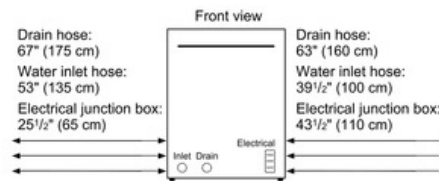

Technical Data

Adjustable upper rack :	Rackmatic 3-stage
Upper rack cup shelf :	2
3rd Rack :	3rd Rack 1.0
Silverware Basket :	Standard
Accessories Parts :	3 small item clips, bottle holder metal
Optional accessories :	SGZ1010UC, SMZ4000UC, SMZ5000, SMZ5002UC, SMZPC002UC
UPC code :	825225904960
Variant color :	Black
Panel ready :	No
Alternative colors available :	SHX68T52UC, SHX68T55UC
Silence level (dBA) :	44
Watts (W) :	1300
Current (A) :	12
Volts (V) :	120
Frequency (Hz) :	60
Energy Consumption (kWh/yr) :	259
Energy Star® qualified :	Yes
Plug type :	fixed connection
Required cutout size (HxWxD) (in) :	33 7/8 " x 23 5/8 " x 24 "
Required cutout size (HxWxD) (mm) :	860-890 x 600 x 610
Overall appliance dimensions (HxWxD) (in) :	33 7/8 " x 23 9/16 " x 23 3/4 "
Power cord length (in) :	43 1/2"
Power cord length (cm) :	110
Length outlet hose (in) :	67 "
Length outlet hose (cm) :	175.0
Length inlet hose (in) :	53"
Length inlet hose (cm) :	135
Product packaging dimensions (HxWxD) (in) :	35 3/4" x 26" x 29 5/16"
Tub material :	Stainless steel
Tub type :	TallTub
ADA Compliant :	No
Number of place settings :	15

Design

- Full Size Stainless Steel Tall Tub Installs Perfectly Flush
- 3rd Rack for Additional Loading Capacity
- 16 Place Setting Capacity
- LED Remaining Time Display
- Touch Control Technology
- RackMatic® on Upper Rack - 3 Height Adjustments and Up to 9 Possible Rack Positions

Dishwashers

24" Bar Handle Dishwasher 800 Series- Black SHX68T56UC

measurements in inches (mm)

All connections are at the rear of the appliance.
Extension for drain hose available as accessory.
Power cord for connection to electrical outlet (3-prong plug) available as accessory.