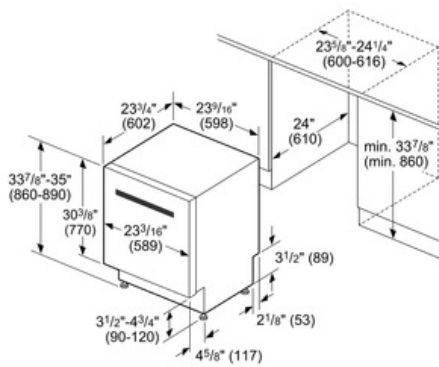

Dishwashers

24" Bar Handle Dishwasher 800 Series- Black SHX68T56UC

measurements in inches (mm)

All connections are at the rear of the appliance.
Extension for drain hose available as accessory.
Power cord for connection to electrical outlet (3-prong plug) available as accessory.