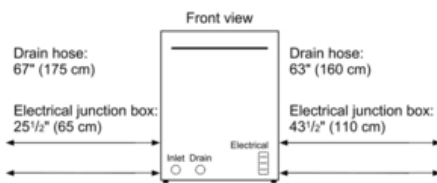

Dishwashers

24" Bar Handle Dishwasher 300 Series- Stainless steel SHXM63W55N

All connections are at the rear of the appliance.
Extension for drain hose available as accessory.
Power cord for connection to electrical outlet (3-prong plug)
available as accessory.