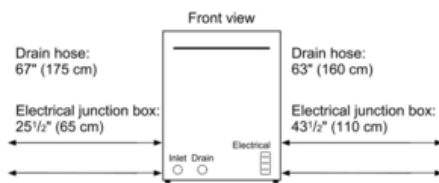

Dishwashers

24" Bar Handle Dishwasher 800 Series- Black SHXM78W56N

All connections are at the rear of the appliance.
Extension for drain hose available as accessory.
Power cord for connection to electrical outlet (3-prong plug)
available as accessory.