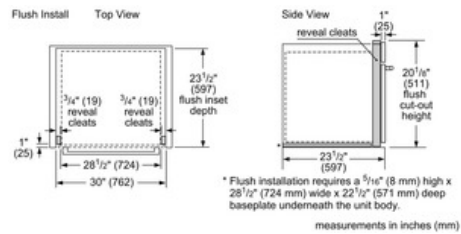

Technical Data

Max. Microwave power (W) :	1000
Number of Power Levels :	10
Turntable :	Yes
Turntable diameter (in) :	14 1/8"
Turntable diameter (mm) :	360
Heating type :	Combi microwave constant, Half width variable grill, Hot Air, Microwave, warming
Cavity material :	Stainless steel
Door opening :	Handle
Clock / Timer :	Yes
Included accessories :	1 x grid
UPC code :	825225908555
Product color :	Stainless steel
Watts (W) :	3840
Current (A) :	20
Volts (V) :	208-240
Frequency (Hz) :	60
Approval certificates :	CUL, UL
Power cord length (in) :	48"
Power cord length (cm) :	122
Plug type :	fixed connection
Required cutout size (HxWxD) (in) :	19 1/4" x 28 1/2" x 23 1/2"
Required cutout size (HxWxD) (mm) :	488 x 724 x 560
Overall appliance dimensions (HxWxD) (in) :	19 5/8" x 29 3/4" x 21 3/8"
Overall appliance dimensions (HxWxD) (mm) :	498 x 755 x 543
Product packaging dimensions (HxWxD) (in) :	23.62 x 26.29 x 33.85
Net weight (lbs) :	86
Net weight (kg) :	39.0
Gross weight (lbs) :	96
Gross weight (kg) :	44.0

Design

- Installs Perfectly Flush With a Bosch Wall Oven or Steam Oven & Warming Drawer
- Wall or Undercounter Installation
- White Colored LCD

Convenience

- 10 Levels of Microwavable Power
- Kitchen Timer and Childlock Setting

Quality

- Stainless Steel Cooking Interior
- Metal and Ceramic Turntable

Microwaves

HMC80251UC

30" Speed Microwave Oven

Benchmark Series - Stainless Steel

measurements in inches (mm)

measurements in inches (mm)