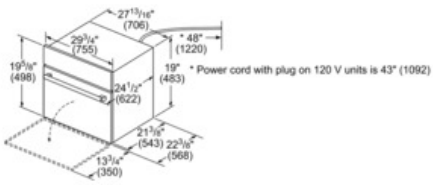

Technical Data

Max. Microwave power (W) :	1000
Number of Power Levels :	10
Turntable :	Yes
Turntable diameter (in) :	14 1/8"
Turntable diameter (mm) :	360
Heating type :	Combi microwave constant, Half width variable grill, Hot Air, Microwave, warming
Cavity material :	Stainless steel
Door opening :	Handle
Clock / Timer :	Yes
Included accessories :	1 x grid
UPC code :	825225908555
Product color :	Stainless steel
Watts (W) :	3840
Current (A) :	20
Volts (V) :	208-240
Frequency (Hz) :	60
Approval certificates :	CUL, UL
Power cord length (in) :	48"
Power cord length (cm) :	122
Plug type :	fixed connection
Required cutout size (HxWxD) (in) :	19 1/4" x 28 1/2" x 23 1/2"
Required cutout size (HxWxD) (mm) :	488 x 724 x 560
Overall appliance dimensions (HxWxD) (in) :	19 5/8" x 29 3/4" x 21 3/8"
Overall appliance dimensions (HxWxD) (mm) :	498 x 755 x 543
Product packaging dimensions (HxWxD) (in) :	23.62 x 26.29 x 33.85
Net weight (lbs) :	86
Net weight (kg) :	39.0
Gross weight (lbs) :	96
Gross weight (kg) :	44.0

Quality

- Stainless Steel Cooking Interior
- Metal and Ceramic Turntable

Microwaves

HMC80251UC

30" Speed Microwave Oven

Benchmark Series - Stainless Steel

measurements in inches (mm)

measurements in inches (mm)