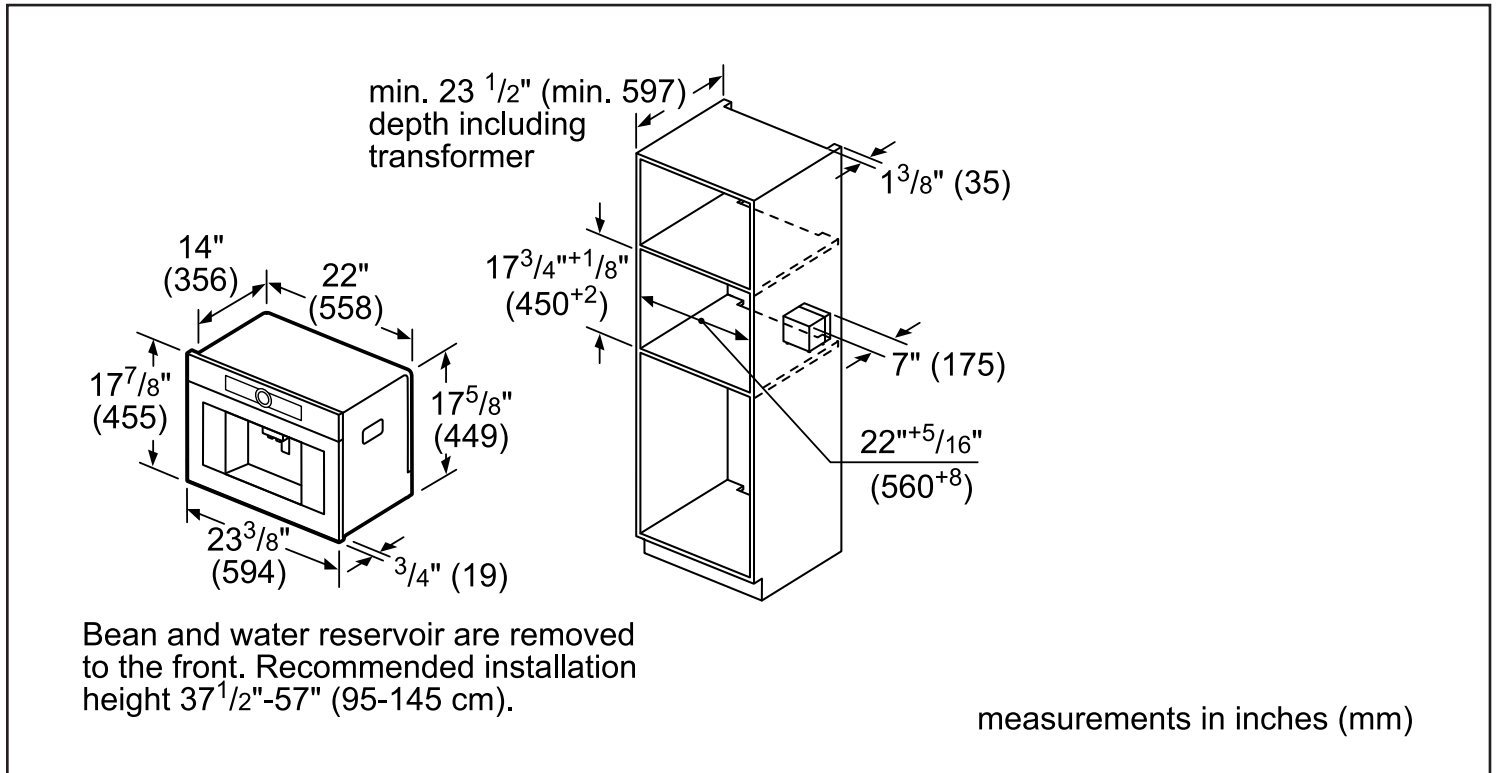

Dimensions & Weight

Overall appliance dimensions (HxWxD) (in)	23 3/8" W x 17 7/8" H x 14" D*
Net weight (lbs)	43 lbs.*

Accessories - Included

Stainless Steel Milk Container, Powder Coffee Scoop

1 Water Hardness Test Strip

Stainless Steel BCM8450UC

BOSCH

Invented for life

Installation Details

For help and assistance with Bosch accessories please call 1-800-944-2904 Mon-Fri 8am to 6pm EST

Notes: All height, width and depth dimensions are shown in inches. BSH reserves the absolute and unrestricted right to change product materials and specifications, at any time, without notice. Consult the product's installation instructions for final dimensional data and other details prior to making cutout. Applicable product warranty can be found in accompanying product literature or you may contact your account manager for further details.