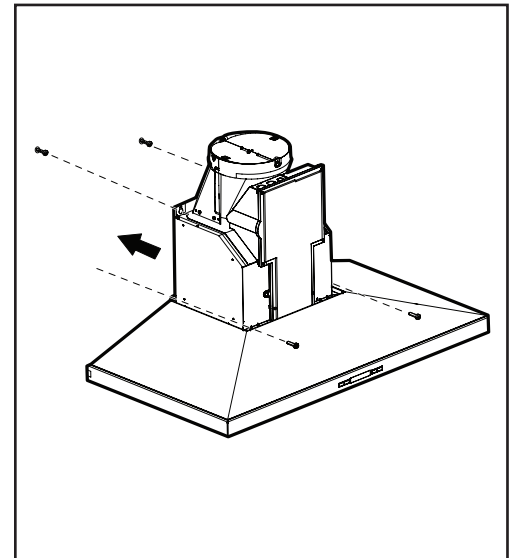

Notes: All height, width and depth dimensions are shown in inches. BSH reserves the absolute and unrestricted right to change product materials and specifications, at any time, without notice. Consult the product's installation instructions for final dimensional data and other details prior to making cutout.

30" Pyramid Canopy Chimney Hood

800 Series – Black Stainless Steel HCP80641UC

BOSCH
Invented for life

Installation Details

- A Lower flue duct
- B Upper flue duct

- A Ducted operation:
 Min. / Max. $24\frac{9}{16}$ " (624 mm) / $38\frac{7}{8}$ " (985 mm)
 Recirculation mode:
 Min. / Max. $28\frac{1}{4}$ " (716 mm) / $42\frac{9}{16}$ " (1081 mm)