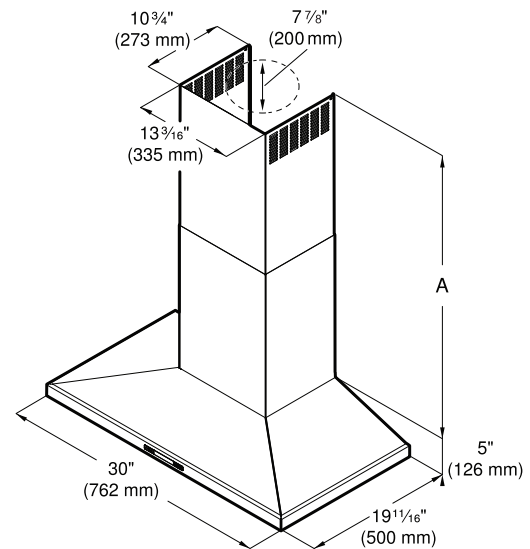

Technical Details

Volts (V)	120 V
Frequency (Hz)	60 Hz
Plug type	No Plug

Dimensions & Weight

Overall appliance dimensions (width of canopy included) (HxWxD) (in.)	24 9/16"–38 7/8" / 28 1/4"–42 9/16" x 30" x 19 11/16"
Height of the chimney (in.)	19 9/16"–33 7/8" / 23 1/4"–42 9/16"
Required distance above cooktop/range cooking surface	24" Electric / 30" Gas
Diameter of air duct (in.) top	8"
Net weight (lbs)	49 lbs

Notes: All height, width and depth dimensions are shown in inches. BSH reserves the absolute and unrestricted right to change product materials and specifications, at any time, without notice. Consult the product's installation instructions for final dimensional data and other details prior to making cutout.

30" Pyramid Canopy Chimney Hood

800 Series – Black Stainless Steel HCP80641UC

BOSCH
Invented for life

Installation Details

- A Lower flue duct
- B Upper flue duct

- A Ducted operation:
 Min. / Max. $24\frac{9}{16}$ " (624 mm) / $38\frac{7}{8}$ " (985 mm)
 Recirculation mode:
 Min. / Max. $28\frac{1}{4}$ " (716 mm) / $42\frac{9}{16}$ " (1081 mm)