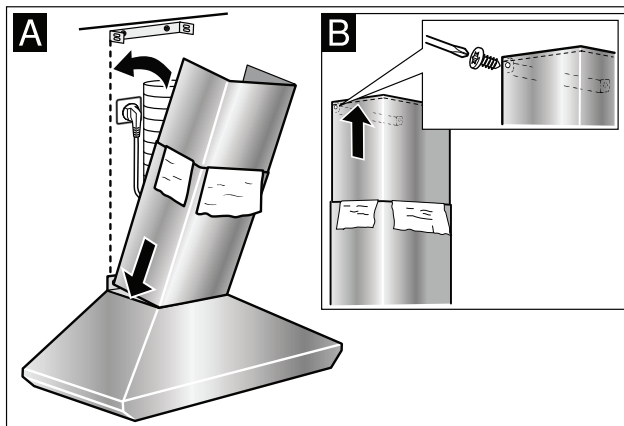

Notes: All height, width and depth dimensions are shown in inches. BSH reserves the absolute and unrestricted right to change product materials and specifications, at any time, without notice. Consult the product's installation instructions for final dimensional data and other details prior to making cutout.

30" Pyramid Canopy Chimney Hood

800 Series – Black Stainless Steel HCP80641UC

BOSCH
Invented for life

Installation Details

- A Lower flue duct
- B Upper flue duct

- A Ducted operation:
 Min. / Max. $24\frac{9}{16}$ " (624 mm) / $38\frac{7}{8}$ " (985 mm)
 Recirculation mode:
 Min. / Max. $28\frac{1}{4}$ " (716 mm) / $42\frac{9}{16}$ " (1081 mm)