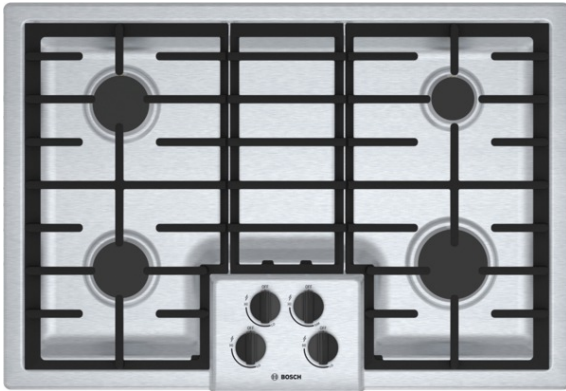

Cooktops

30" Gas Cooktop 500 Series - Stainless Steel NGM5055UC

Bosch Cooktops are Engineered to Perform, Offering High Heat Burners for Optimal Cooking Results

- Powerful 16,000 BTU Burner for Faster Boiling Time
- Heavy-duty Metal Knobs for a Premium Look and Feel

Technical Data

Knob Material :	Full metal
Sealed Burners :	Yes
Type of grate :	Cast iron
Natural Gas Connection Rating (BTU) :	41500
LP Gas Connection Rating (BTU) :	38200
Power of 1st burner (BTU) :	10000
Power of 2nd burner (BTU) :	10000
Power of 3rd burner (BTU) :	5500
Power of 4th burner (BTU) :	16000
UPC code :	825225906858
Variant color :	Stainless steel
Energy source :	Gas
Gas type :	Natural gas 15 mbar (USA)
Alternative gas type :	Liquid gas 27,5 mbar (USA)
Watts (W) :	360
Current (A) :	15
Volts (V) :	120
Frequency (Hz) :	60
Approval certificates :	CSA
Power cord length (in) :	60"
Power cord length (cm) :	152
Plug type :	120V-3 prong
Required cutout size (HxWxD) (in) :	
	3 13/16" x 28 15/16" x 19 1/8"
Required cutout size (HxWxD) (mm) :	97 x 735-735 x 486-486
Minimum distance from counter front (in) :	1 7/8"
Minimum distance from rear wall (in) :	3"
Overall appliance dimensions (HxWxD) (in) :	
	+3 13/16" x 31" x 21 1/4"
Overall appliance dimensions (HxWxD) (mm) :	97 x 788 x 540
Product packaging dimensions (HxWxD) (in) :	
	8 3/8" x 37 1/8" x 24 3/4"
Net weight (lbs) :	37
Net weight (kg) :	17.0
Gross weight (lbs) :	45
Gross weight (kg) :	20.0
Total number of cooktop burners :	4

Included accessories

- 1 x nozzle set for liquid gas
- 1 x cast iron pan support

Cooktops

30" Gas Cooktop 500 Series - Stainless Steel NGM5055UC

Bosch Cooktops are Engineered to Perform, Offering High Heat Burners for Optimal Cooking Results