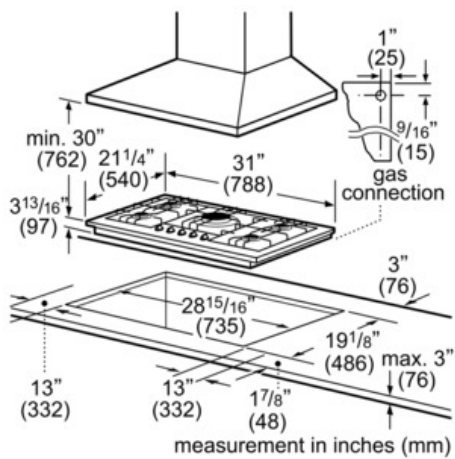

Cooktops

30" Gas Cooktop 500 Series - Stainless Steel NGM5055UC