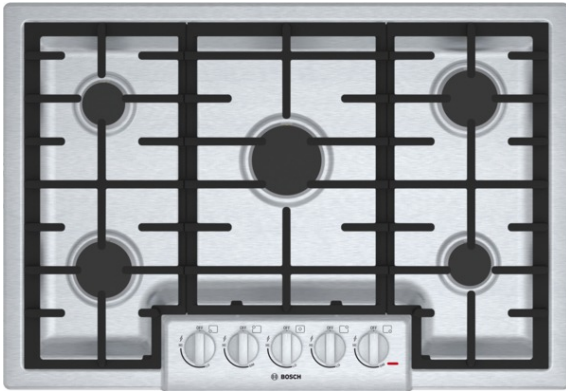

Cooktops

30" Gas Cooktop 800 Series - Stainless Steel NGM8055UC

- Powerful 18,000 BTU Center Burner Speeds Cooking Time
- Heavy-duty Metal Knobs for a Premium Look and Feel
- Distinctive Red LED light Indicates Burners are On

Technical Data

Knob Material :	Full metal
Sealed Burners :	Yes
Type of grate :	Cast iron
Natural Gas Connection Rating (BTU) :	47200
LP Gas Connection Rating (BTU) :	43200
Power of 1st burner (BTU) :	9100
Power of 2nd burner (BTU) :	5500
Power of 3rd burner (BTU) :	18000
Power of 4th burner (BTU) :	9100
UPC code :	825225906865
Variant color :	Stainless steel
Energy source :	Gas
Gas type :	Natural gas 15 mbar (USA)
Alternative gas type :	Liquid gas 27,5 mbar (USA)
Watts (W) :	360
Current (A) :	15
Volts (V) :	120
Frequency (Hz) :	60
Approval certificates :	CSA
Power cord length (in) :	60"
Power cord length (cm) :	152
Plug type :	120V-3 prong
Required cutout size (HxWxD) (in) :	
	3 13/16" x 28 15/16" x 19 1/8"
Required cutout size (HxWxD) (mm) :	97 x 735-735 x 486-486
Minimum distance from counter front (in) :	1 7/8"
Minimum distance from rear wall (in) :	3"
Overall appliance dimensions (HxWxD) (in) :	
	+3 13/16" x 31" x 21 1/4"
Overall appliance dimensions (HxWxD) (mm) :	97 x 788 x 540
Product packaging dimensions (HxWxD) (in) :	
	8 3/8" x 37 1/8" x 24 3/4"
Net weight (lbs) :	37
Net weight (kg) :	17.0
Gross weight (lbs) :	45
Gross weight (kg) :	20.0
Total number of cooktop burners :	5

Included accessories

- 1 x nozzle set for liquid gas
- 1 x cast iron pan support

Cooktops

30" Gas Cooktop 800 Series - Stainless Steel NGM8055UC

Design

- Heavy-Duty Metal Knobs for a Premium Look and Feel
- Low-Profile Design for an Integrated Appearance
- Centralized Controls for Easy Use and Intuitive Operation of the Cooktop
- Cooktop Design Coordinates with Bosch Ovens and Ventilation