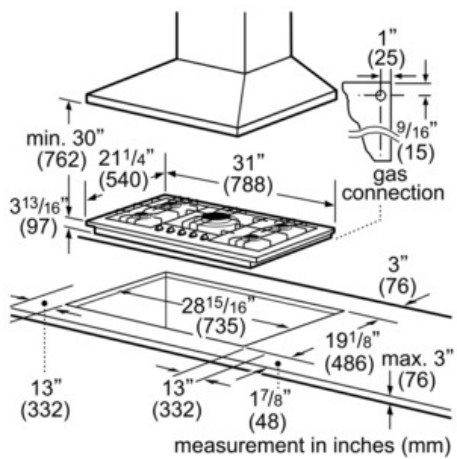

Cooktops

30" Gas Cooktop 800 Series - Stainless Steel NGM8055UC