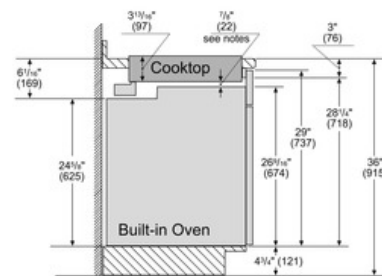

30" Built-in oven - under gas cooktop