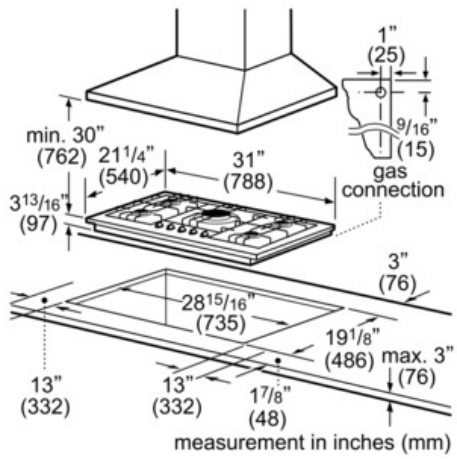

Cooktops

30" Gas Cooktop 800 Series - Black NGM8065UC