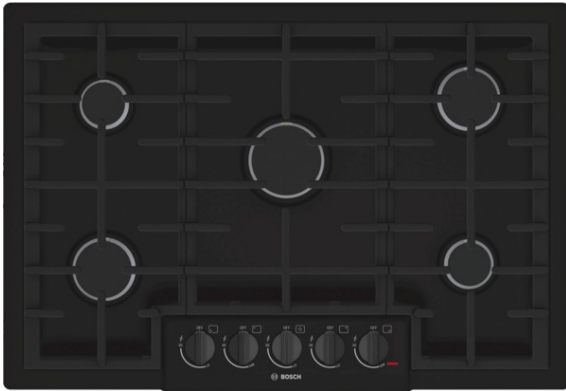

Cooktops

30" Gas Cooktop 800 Series - Black NGM8065UC

The 30" Five-burner Gas Cooktop is an Award-winning Product that Offers the Ability to Cook More Dishes at Once

- Powerful 18,000 BTU Center Burner Speeds Cooking Time
- Heavy-duty Metal Knobs for a Premium Look and Feel
- Distinctive Red LED light Indicates Burners are On

Included accessories

- 1 x nozzle set for liquid gas
- 1 x cast iron pan support

Cooktops

30" Gas Cooktop 800 Series - Black NGM8065UC

The 30" Five-burner Gas Cooktop is an Award-winning Product that Offers the Ability to Cook More Dishes at Once

Design

- Heavy-Duty Metal Knobs for a Premium Look and Feel

Performance

- Powerful 49,000 BTU Burners (Natural Gas)
- Five Burner 30" Cooktop--Same Versatility of 36" Cooktop in Compact 30" Format. For Kitchens Where Space is Limited