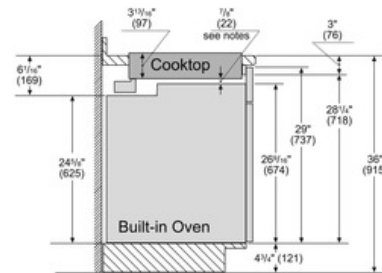

30" Built-in oven - under gas cooktop