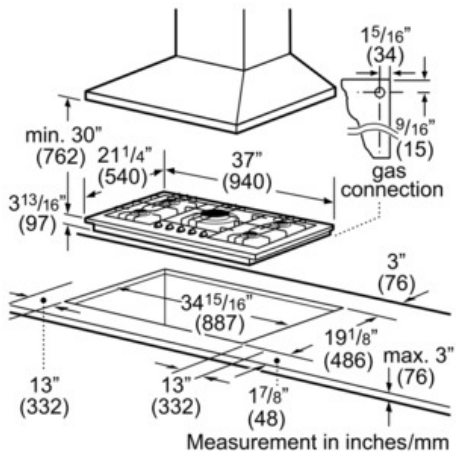

Cooktops

36" Gas Cooktop 800 Series - Black NGM8665UC