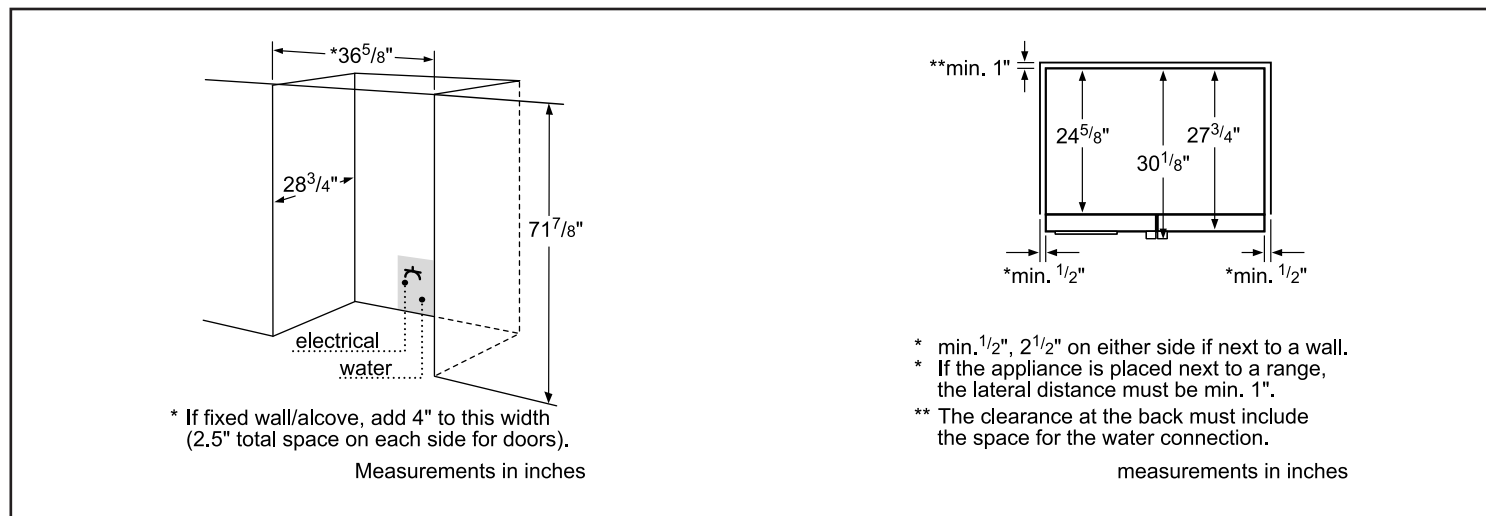

36" Counter-Depth French Door Refrigerator

800 Series – Stainless Steel B22CT80SNS

Installation Details

For help and assistance with Bosch accessories please visit: www.bosch-eshop.com/eshop/bosch/us or call 1-800-944-2904 Mon-Fri 5am to 6pm PST Sat 6am to 3pm PST

Notes: All height, width and depth dimensions are shown in inches. Please refer to installation instructions prior to making cutout. BSH reserves the absolute and unrestricted right to change product materials and specifications, at any time, without notice. Consult the product's installation instructions for final dimensional data and other details. Applicable product warranty can be found in accompanying product literature or you may contact your account manager for further details.

Warranties: Bosch warrants that the Product is free from defects in materials and workmanship for a period of three hundred and sixty-five (365) days from the date of purchase. The foregoing timeline begins to run upon the date of purchase, and shall not be stalled, tolled, extended, or suspended, for any reason whatsoever. This Product is also warranted to be free from cosmetic defects in material and workmanship (such as scratches of stainless steel, paint/porcelain blemishes, chip, dents, or other damage to the finish of the Product, for a period of thirty (30) days from the date of purchase or closing date for new construction. This cosmetic warranty excludes slight color variations due to inherent differences in painted and porcelain parts, as well as differences caused by kitchen lighting, product location, or other similar factors. This cosmetic warranty specifically excludes any display, floor, "As Is", or "B" stock appliances.

For more information on our entire line of products, go to www.bosch-home.com/us or call 1-800-944-2904

© BSH Home Appliances Corporation. All rights reserved. Bosch is a registered trademark of Robert Bosch GmbH.