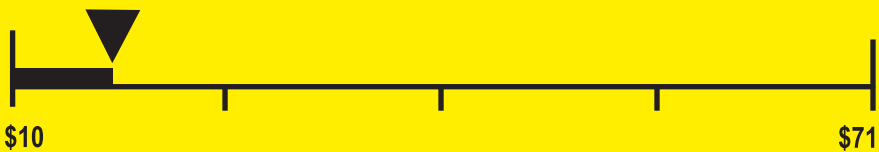

## Estimated Yearly Operating Cost (when used with an electric water heater)

**\$17**

Cost Range of Similar Models

**165** kWh

Estimated Yearly Electricity Use

**\$13**

Estimated Yearly Operating Cost  
(when used with a natural gas water heater)