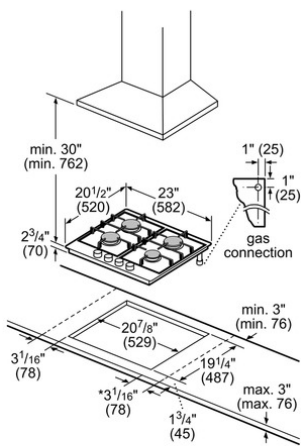

Technical Data

Knob Material :	Full metal
Sealed Burners :	Yes
Type of grate :	Cast iron
Natural Gas Connection Rating (BTU) :	30600
LP Gas Connection Rating (BTU) :	27000
Dimension of 1st heating element (in) :	0"
Power of 1st heating element (W) :	0.22-1.47
Power of 1st burner (BTU) :	5000
Dimension of 2nd heating element (in) :	0"
Power of 2nd heating element (W) :	0.32-2.66
Power of 2nd burner (BTU) :	9100
Dimension of 3rd heating element (in) :	0"
Power of 3rd heating element (W) :	0.4-3.37
Power of 3rd burner (BTU) :	11500
Dimension of 4th heating element (in) :	0"
Power of 4th heating element (W) :	0.22-1.47
Power of 4th burner (BTU) :	5000
UPC code :	825225916888
Variant color :	Stainless steel
Energy source :	Gas
Gas type :	Natural gas 15 mbar (USA)
Alternative gas type :	Liquid gas 27,5 mbar (USA)
Current (A) :	15
Volts (V) :	120
Approval certificates :	CSA
Power cord length (in) :	60"
Power cord length (cm) :	152
Plug type :	120V-3 prong
Required cutout size (HxWxD) (in) :	2 3/4" x 20 7/8" x 19 1/4"
Required cutout size (HxWxD) (mm) :	70 x 529-529 x 487-487
Overall appliance dimensions (HxWxD) (in) :	+2 3/4" x 23" x 20 1/2"
Overall appliance dimensions (HxWxD) (mm) :	70 x 582 x 520
Product packaging dimensions (HxWxD) (in) :	10.78 x 23.74 x 28.74
Net weight (lbs) :	32
Net weight (kg) :	14.0
Gross weight (lbs) :	35
Gross weight (kg) :	16.0
Total number of cooktop burners :	4

Cooktops

24" Gas Cooktop 500 Series - Stainless Steel NGM5455UC

* 5 1/16" required when installed with a built-in oven. Reference the Bosch under cooktop built-in guide for more details.

measurements in inches (mm)