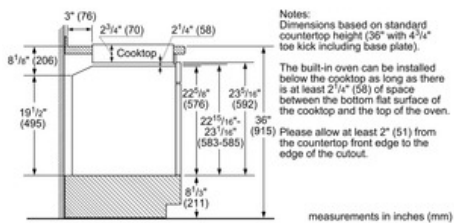

Technical Data

Knob Material :	Full metal
Sealed Burners :	Yes
Type of grate :	Cast iron
Natural Gas Connection Rating (BTU) :	30600
LP Gas Connection Rating (BTU) :	27000
Dimension of 1st heating element (in) :	0"
Power of 1st heating element (W) :	0.22-1.47
Power of 1st burner (BTU) :	5000
Dimension of 2nd heating element (in) :	0"
Power of 2nd heating element (W) :	0.32-2.66
Power of 2nd burner (BTU) :	9100
Dimension of 3rd heating element (in) :	0"
Power of 3rd heating element (W) :	0.4-3.37
Power of 3rd burner (BTU) :	11500
Dimension of 4th heating element (in) :	0"
Power of 4th heating element (W) :	0.22-1.47
Power of 4th burner (BTU) :	5000
UPC code :	825225916888
Variant color :	Stainless steel
Energy source :	Gas
Gas type :	Natural gas 15 mbar (USA)
Alternative gas type :	Liquid gas 27,5 mbar (USA)
Current (A) :	15
Volts (V) :	120
Approval certificates :	CSA
Power cord length (in) :	60"
Power cord length (cm) :	152
Plug type :	120V-3 prong
Required cutout size (HxWxD) (in) :	2 3/4" x 20 7/8" x 19 1/4"
Required cutout size (HxWxD) (mm) :	70 x 529-529 x 487-487
Overall appliance dimensions (HxWxD) (in) :	+2 3/4" x 23" x 20 1/2"
Overall appliance dimensions (HxWxD) (mm) :	70 x 582 x 520
Product packaging dimensions (HxWxD) (in) :	10.78 x 23.74 x 28.74
Net weight (lbs) :	32
Net weight (kg) :	14.0
Gross weight (lbs) :	35
Gross weight (kg) :	16.0
Total number of cooktop burners :	4

Cooktops

24" Gas Cooktop 500 Series - Stainless Steel NGM5455UC

* 5 1/16" required when installed with a built-in oven. Reference the Bosch under cooktop built-in guide for more details.

measurements in inches (mm)