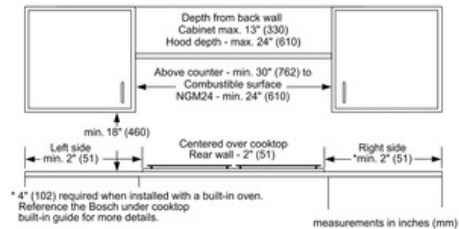

Technical Data

Knob Material :	Full metal
Sealed Burners :	Yes
Type of grate :	Cast iron
Natural Gas Connection Rating (BTU) :	30600
LP Gas Connection Rating (BTU) :	27000
Dimension of 1st heating element (in) :	0"
Power of 1st heating element (W) :	0.22-1.47
Power of 1st burner (BTU) :	5000
Dimension of 2nd heating element (in) :	0"
Power of 2nd heating element (W) :	0.32-2.66
Power of 2nd burner (BTU) :	9100
Dimension of 3rd heating element (in) :	0"
Power of 3rd heating element (W) :	0.4-3.37
Power of 3rd burner (BTU) :	11500
Dimension of 4th heating element (in) :	0"
Power of 4th heating element (W) :	0.22-1.47
Power of 4th burner (BTU) :	5000
UPC code :	825225916888
Variant color :	Stainless steel
Energy source :	Gas
Gas type :	Natural gas 15 mbar (USA)
Alternative gas type :	Liquid gas 27,5 mbar (USA)
Current (A) :	15
Volts (V) :	120
Approval certificates :	CSA
Power cord length (in) :	60"
Power cord length (cm) :	152
Plug type :	120V-3 prong
Required cutout size (HxWxD) (in) :	2 3/4" x 20 7/8" x 19 1/4"
Required cutout size (HxWxD) (mm) :	70 x 529-529 x 487-487
Overall appliance dimensions (HxWxD) (in) :	+2 3/4" x 23" x 20 1/2"
Overall appliance dimensions (HxWxD) (mm) :	70 x 582 x 520
Product packaging dimensions (HxWxD) (in) :	10.78 x 23.74 x 28.74
Net weight (lbs) :	32
Net weight (kg) :	14.0
Gross weight (lbs) :	35
Gross weight (kg) :	16.0
Total number of cooktop burners :	4

Cooktops

24" Gas Cooktop 500 Series - Stainless Steel NGM5455UC

* 5 1/16" required when installed with a built-in oven. Reference the Bosch under cooktop built-in guide for more details.

measurements in inches (mm)