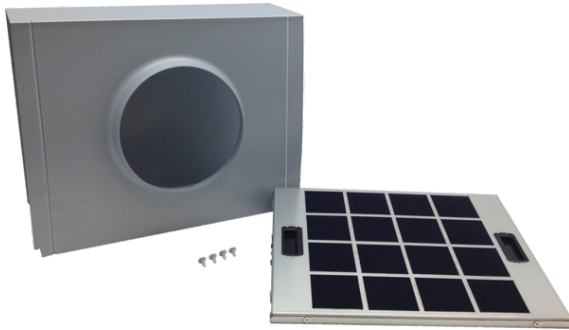

**Ventilation Accessory
HCREC5UC****Chimney Wall Hood Recirculation
Accessory Kit - Includes Charcoal Filter****Technical Data**

Product group :	Accessory
Brand :	Bosch
SKU :	HCREC5UC
Internal article number :	00000000011020666
EAN code :	4242002797885
Net weight (lbs) :	4
Gross weight (lbs) :	5
UPC code :	825225909774
Name of product image :	MCSA00741108_HCREC5UC_def.jpg