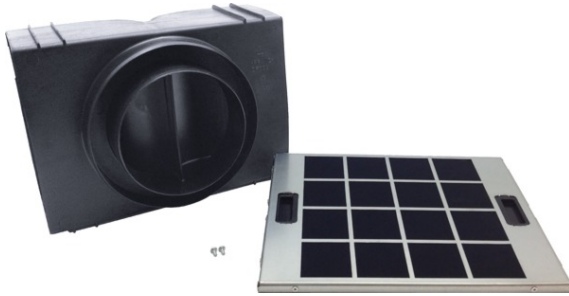

### Island Hood Recirculation Kit Benchmark™ Series - Stainless Steel

**HIREC5UC**