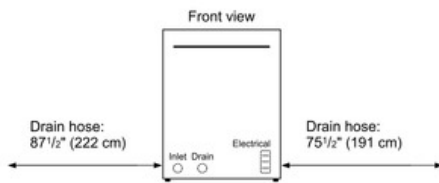

Dishwashers

23 5/8 " Recessed Handle Dishwasher Ascenta- White SHE3AR72UC

The electrical junction box and water inlet are at the front of the appliance, the drain at the rear.