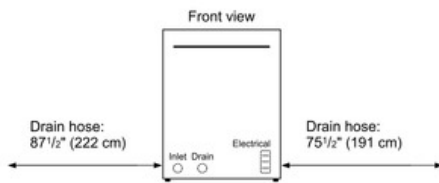

Technical Data

Upper Rack :	300
Adjustable upper rack :	Single
Upper rack cup shelf :	3
Lower Rack :	300
3rd Rack :	None
Silverware Basket :	Standard
Optional accessories :	SGZ1010UC, SGZ1052UC, SGZPC001UC, SMZ4000UC, SMZ5002UC
UPC code :	825225899037
Variant color :	Stainless steel
Panel ready :	No
Alternative colors available :	SHE3AR72UC, SHE3AR76UC
Silence level (dBA) :	50
Watts (W) :	1400
Current (A) :	12
Volts (V) :	120
Frequency (Hz) :	60
Energy Consumption (kWh/yr) :	269
Energy Star® qualified :	Yes
Plug type :	fixed connection
Required cutout size (HxWxD) (in) :	33 7/8 " x 23 5/8 " x 24 "
Required cutout size (HxWxD) (mm) :	860-890 x 600 x 610
Overall appliance dimensions (HxWxD) (in) :	33 7/8 " x 23 9/16 " x 23 3/4 "
Length outlet hose (in) :	90 1/2 "
Length outlet hose (cm) :	230.0
Product packaging dimensions (HxWxD) (in) :	35 7/8" x 26 7/8" x 26"
Tub material :	Plastic
Tub type :	TallTub
ADA Compliant :	No
Number of place settings :	14

Capacity

- 14 Place Setting Capacity
- 300 Series Racks
- Manual Height Adjustment for Upper Rack
- Long Silverware Basket

Dishwashers

24" Recessed Handle Dishwasher Ascenta- Stainless steel SHE3AR75UC

The electrical junction box and water inlet are at the front of the appliance, the drain at the rear.