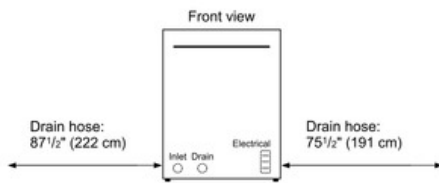

Technical Data

Upper Rack :	300
Adjustable upper rack :	Single
Upper rack cup shelf :	3
Lower Rack :	300
3rd Rack :	None
Silverware Basket :	Standard
Optional accessories :	SGZ1010UC, SGZ1052UC, SGZPC001UC, SMZ4000UC, SMZ5002UC
UPC code :	825225899044
Variant color :	Black
Panel ready :	No
Alternative colors available :	SHE3AR72UC, SHE3AR75UC
Silence level (dBA) :	50
Watts (W) :	1400
Current (A) :	12
Volts (V) :	120
Frequency (Hz) :	60
Energy Consumption (kWh/yr) :	269
Energy Star® qualified :	Yes
Plug type :	fixed connection
Required cutout size (HxWxD) (in) :	33 7/8 " x 23 5/8 " x 24 "
Required cutout size (HxWxD) (mm) :	860-890 x 600 x 610
Overall appliance dimensions (HxWxD) (in) :	33 7/8 " x 23 9/16 " x 23 3/4 "
Length outlet hose (in) :	90 1/2 "
Length outlet hose (cm) :	230.0
Product packaging dimensions (HxWxD) (in) :	35 7/8" x 26 7/8" x 26"
Tub material :	Plastic
Tub type :	TallTub
ADA Compliant :	No
Number of place settings :	14

Capacity

- 14 Place Setting Capacity
- 300 Series Racks
- Manual Height Adjustment for Upper Rack
- Long Silverware Basket

Dishwashers

23 5/8 " Recessed Handle Dishwasher Ascenta- Black SHE3AR76UC

The electrical junction box and water inlet are at the front of the appliance, the drain at the rear.