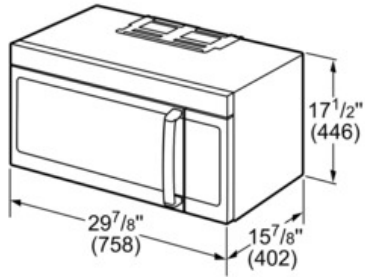

Microwaves

HMV5052C 30" Over-the-Range Microwave 500 Series - Stainless Steel

measurements in inches (mm)